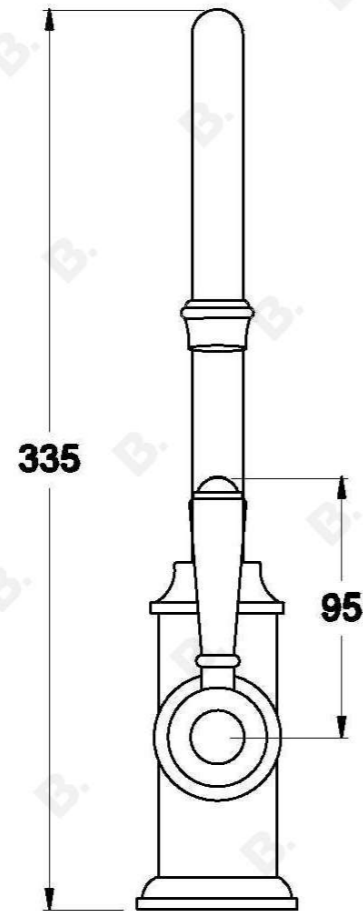

NEU ENGLAND KITCHEN MIXER WITH METAL LEVER

1.8008.00.3.XX

PRODUCT DIMENSIONS:

Front view:

Side view:

Top view: