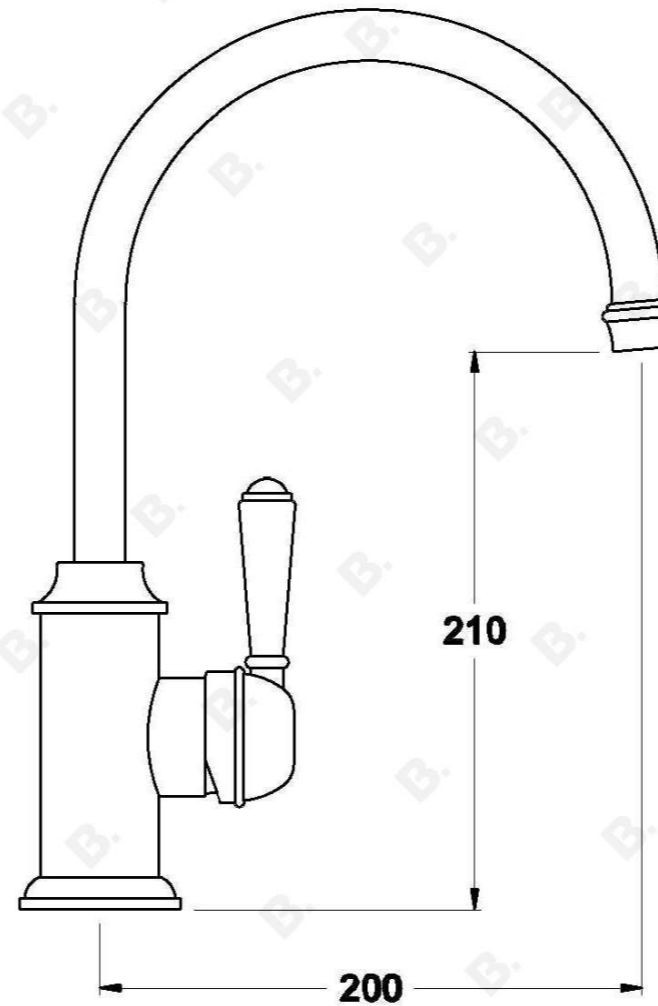

NEU ENGLAND KITCHEN MIXER WITH METAL LEVER

1.8008.00.3.XX

PRODUCT DIMENSIONS:

Front view:

Side view:

Top view: