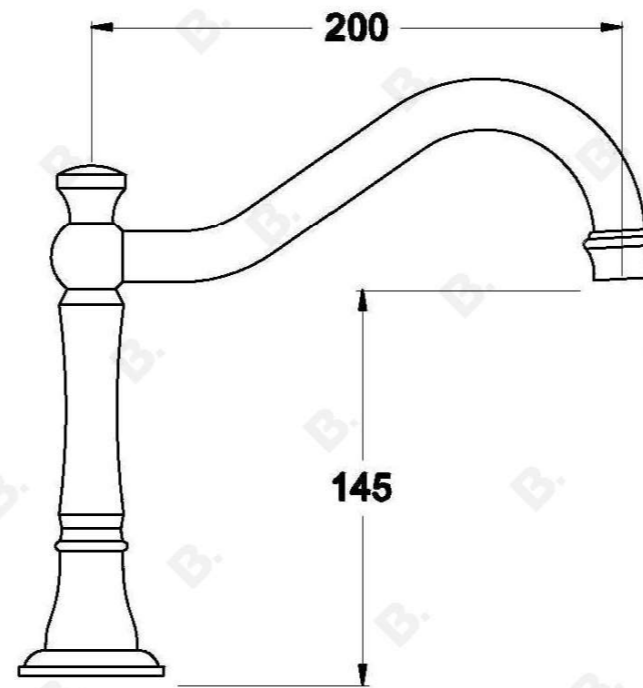

NEU ENGLAND BATH SPOUT

1.8007.32.0.XX

PRODUCT DIMENSIONS:

Front view:

Side view:

Top view: