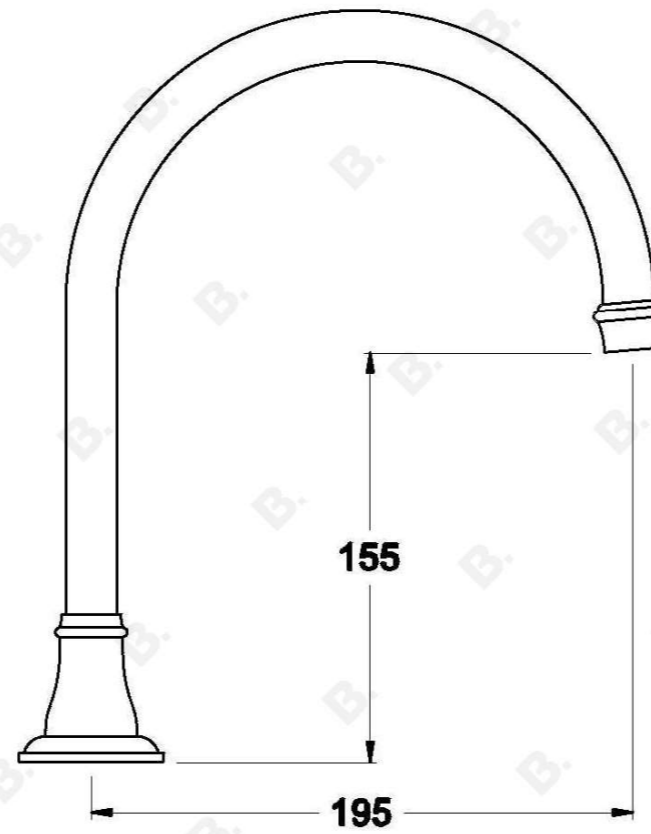

NEU ENGLAND BATH SPOUT

1.8007.30.0.XX

PRODUCT DIMENSIONS:

Front view:

Side view:

Top view: