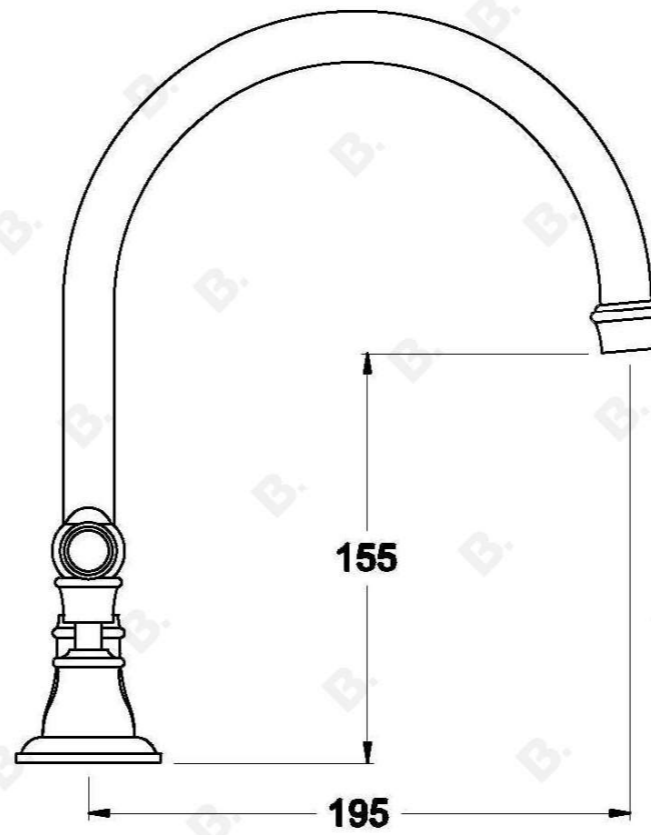

NEU ENGLAND BATH SET METAL LEVERS

1.8007.00.3.XX

PRODUCT DIMENSIONS:

Front view:

Side view:

Top view: