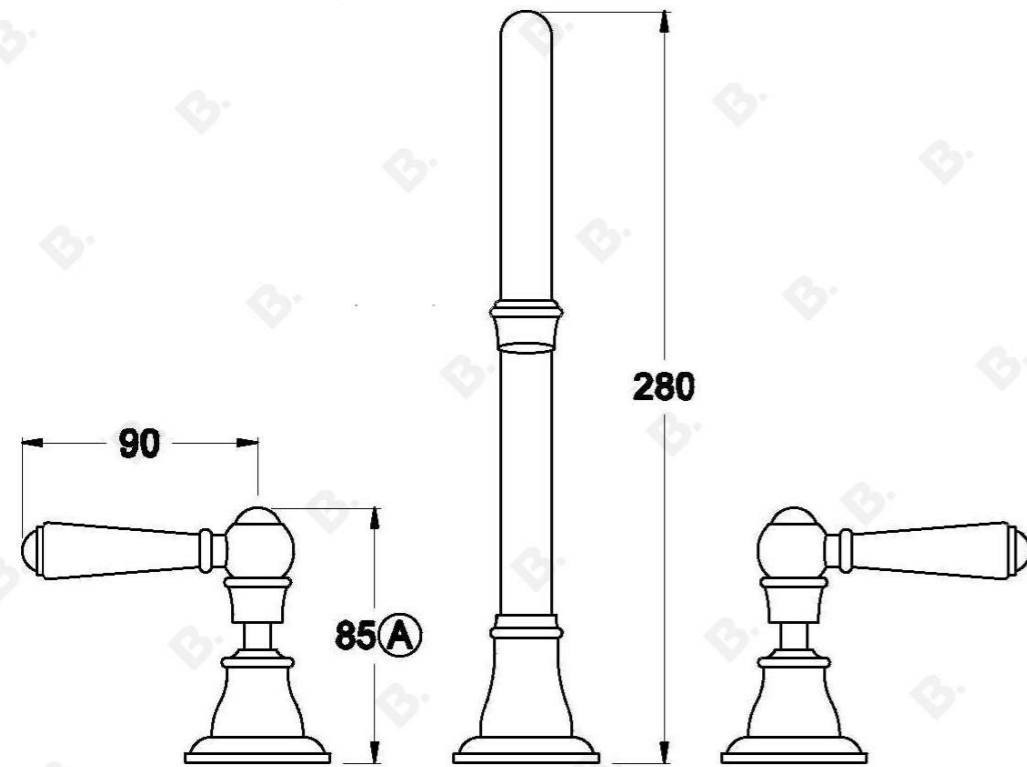

NEU ENGLAND BATH SET METAL LEVERS

1.8007.00.3.XX

PRODUCT DIMENSIONS:

Front view:

Side view:

Top view: