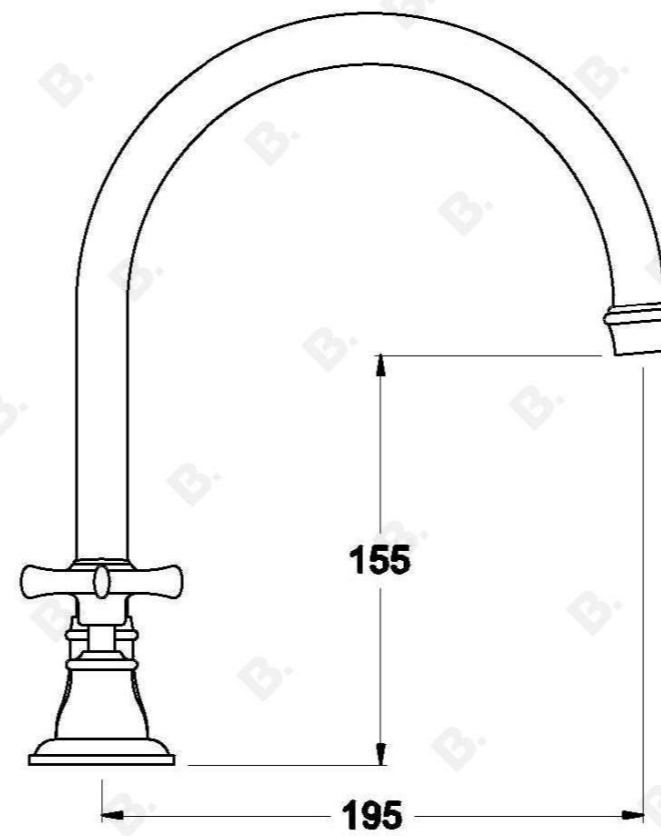

NEU ENGLAND BATH SET CROSS HANDLES - CERAMIC DISC

1.8007.00.2.XX

PRODUCT DIMENSIONS:

Front view:

Side view:

Top view: