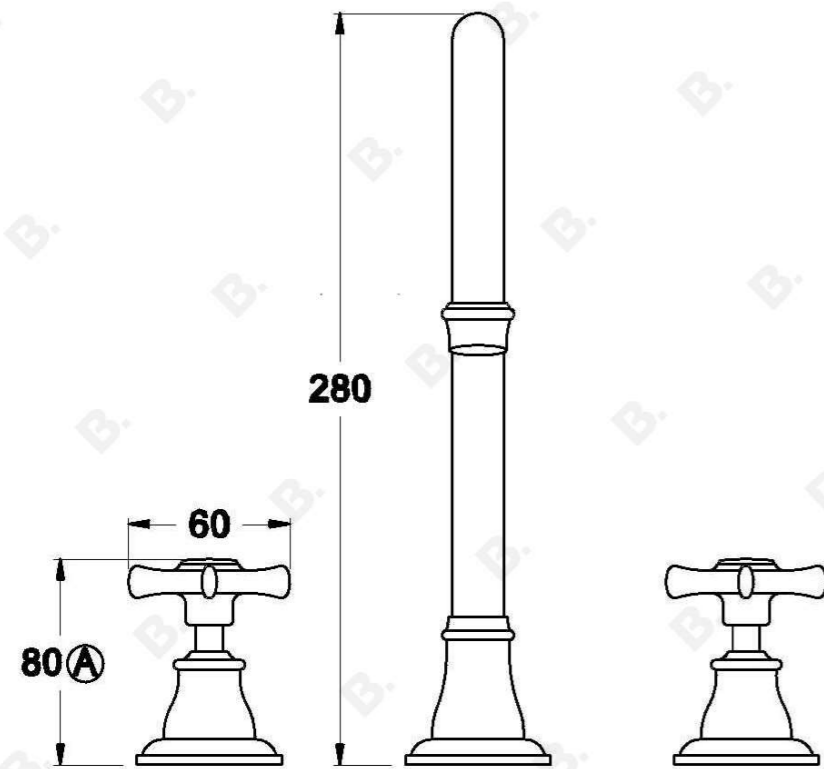

NEU ENGLAND BATH SET CROSS HANDLES - CERAMIC DISC

1.8007.00.2.XX

PRODUCT DIMENSIONS:

Front view:

Side view:

Top view: