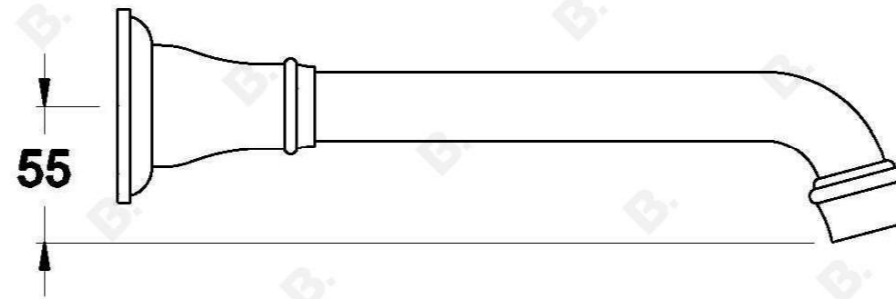

NEU ENGLAND WALL SPOUT

1.8006.30.0.XX

1.8006.40.0.XX - Flow controlled variant

PRODUCT DIMENSIONS:

Front view:

Side view:

Top view: