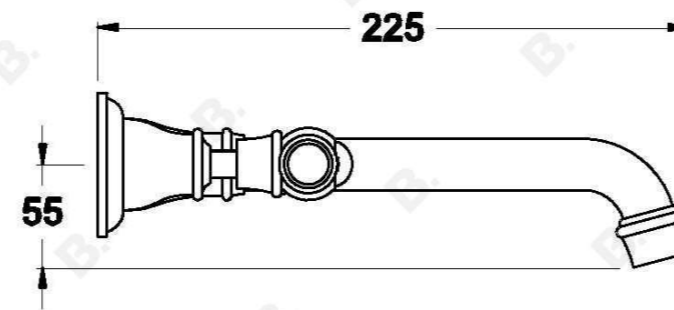

NEU ENGLAND WALL SET METAL LEVERS

1.8006.00.3.XX

1.8006.50.3.XX - Flow controlled variant

PRODUCT DIMENSIONS:

Front view:

Side view:

Top view: