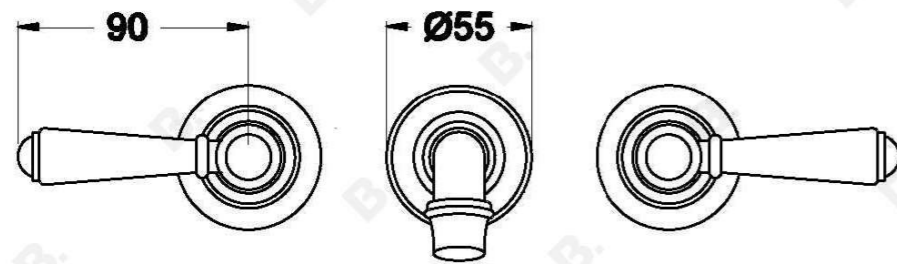

NEU ENGLAND WALL SET METAL LEVERS

1.8006.00.3.XX

1.8006.50.3.XX - Flow controlled variant

PRODUCT DIMENSIONS:

Front view:

Side view:

Top view: