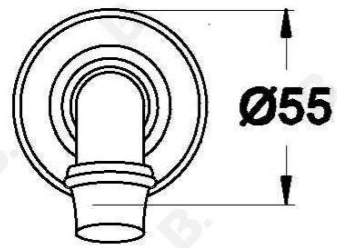

NEU ENGLAND WALL SPOUT

1.8005.30.0.XX

PRODUCT DIMENSIONS:

Front view:

Side view:

Top view: