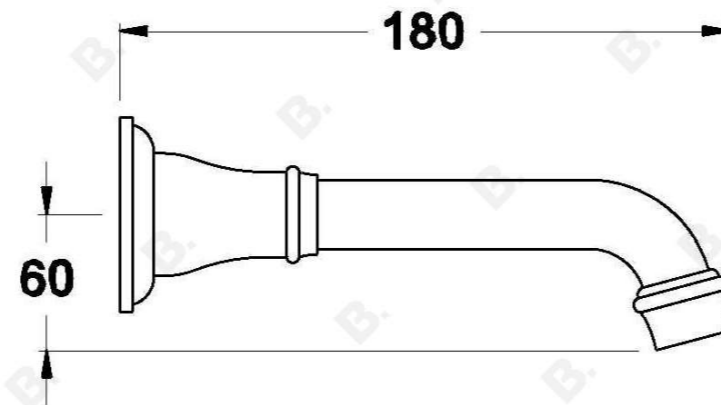

NEU ENGLAND WALL SPOUT

1.8005.30.0.XX

PRODUCT DIMENSIONS:

Front view:

Side view:

Top view: