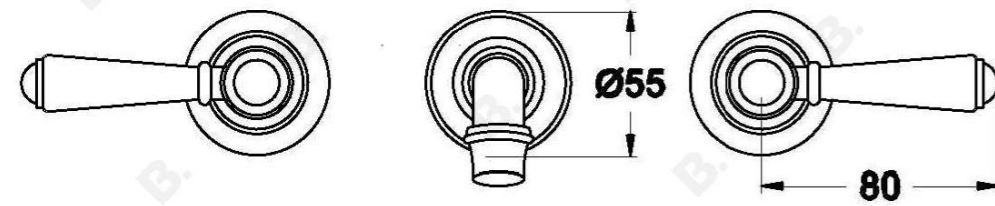

NEU ENGLAND WALL SET WITH METAL LEVERS

1.8005.00.3.XX

1.8005.50.3.XX - Flow controlled variant

PRODUCT DIMENSIONS:

Front view:

Side view:

Top view: