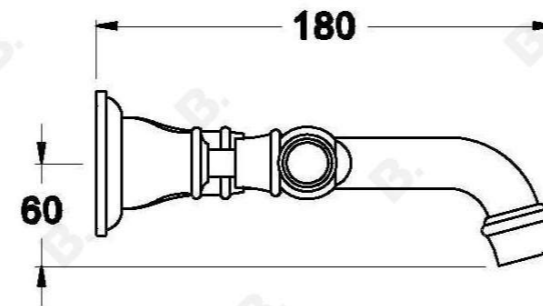

NEU ENGLAND WALL SET WITH METAL LEVERS

1.8005.00.3.XX

1.8005.50.3.XX - Flow controlled variant

PRODUCT DIMENSIONS:

Front view:

Side view:

Top view: