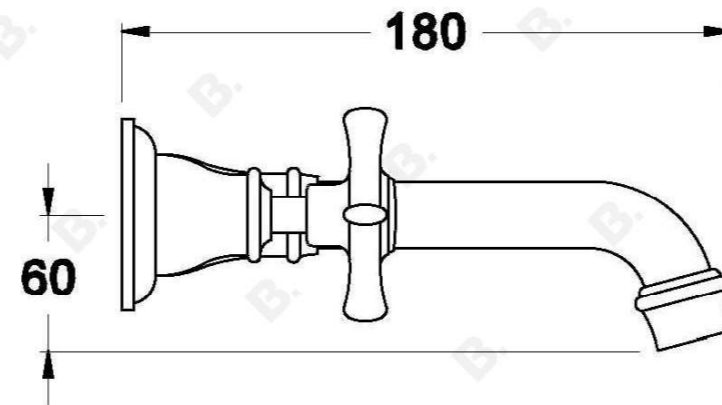

## NEU ENGLAND WALL SET WITH CROSS HANDLES - JUMPER VALVE

1.8005.00.2.XX

1.8005.50.2.XX - Flow controlled variant

### PRODUCT DIMENSIONS:

Front view:

Side view:

Top view: