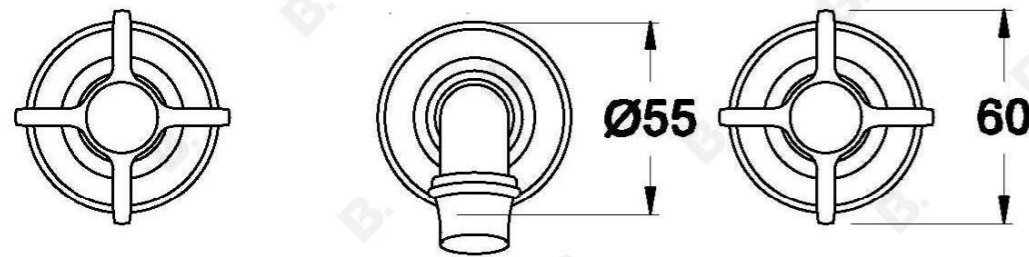

## NEU ENGLAND WALL SET WITH CROSS HANDLES - JUMPER VALVE

1.8005.00.2.XX

1.8005.50.2.XX - Flow controlled variant

### PRODUCT DIMENSIONS:

Front view:

Side view:

Top view: