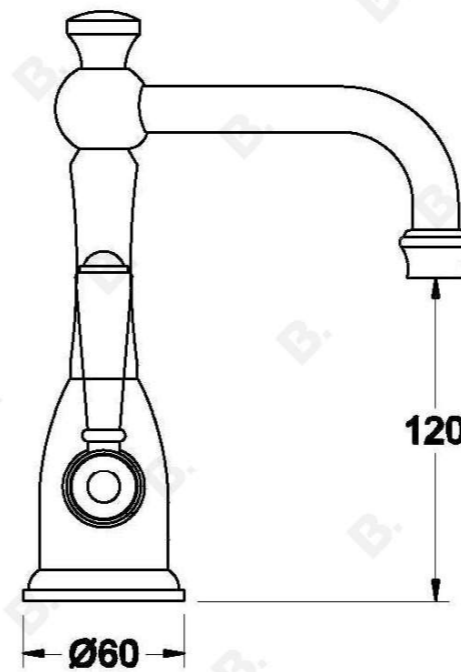

## NEU ENGLAND BASIN MIXER WITH METAL LEVERS

1.8004.02.3.XX

### PRODUCT DIMENSIONS:

Front view:

Side view:

Top view: