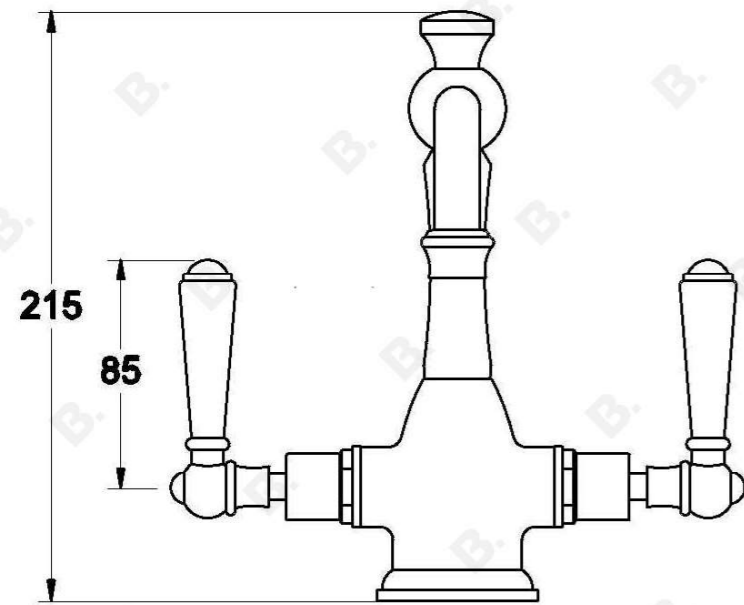

## NEU ENGLAND BASIN MIXER WITH METAL LEVERS

1.8004.02.3.XX

### PRODUCT DIMENSIONS:

Front view:

Side view:

Top view: