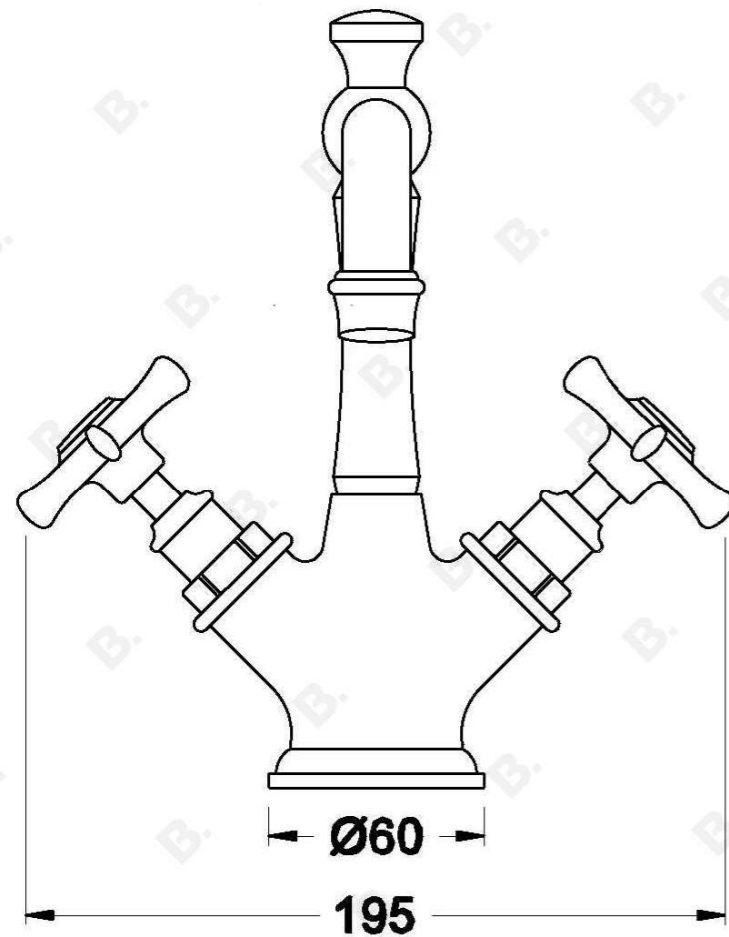

NEU ENGLAND BASIN MIXER CROSS HANDLES - CERAMIC DISC

1.8004.02.2.XX

PRODUCT DIMENSIONS:

Front view:

Side view:

Top view: