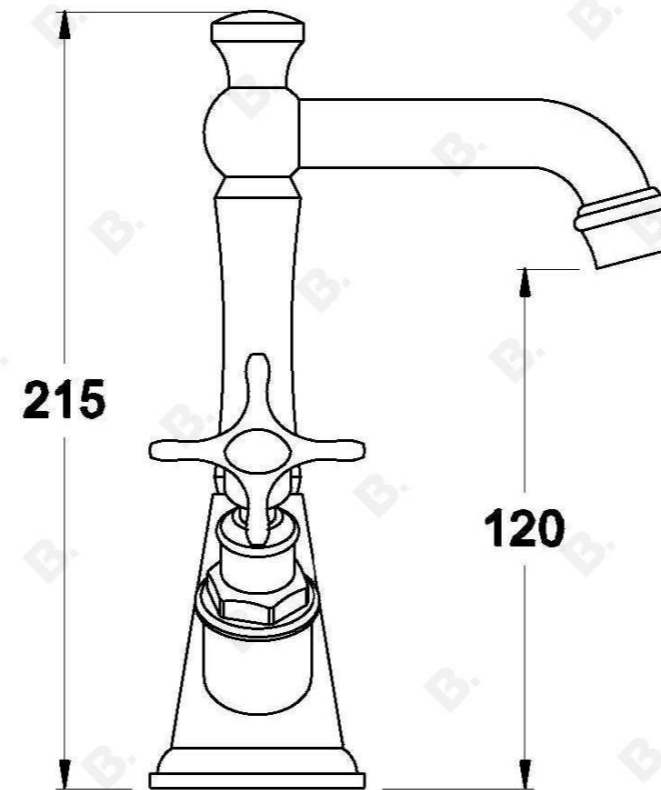

NEU ENGLAND BASIN MIXER CROSS HANDLES - CERAMIC DISC

1.8004.02.2.XX

PRODUCT DIMENSIONS:

Front view:

Side view:

Top view: