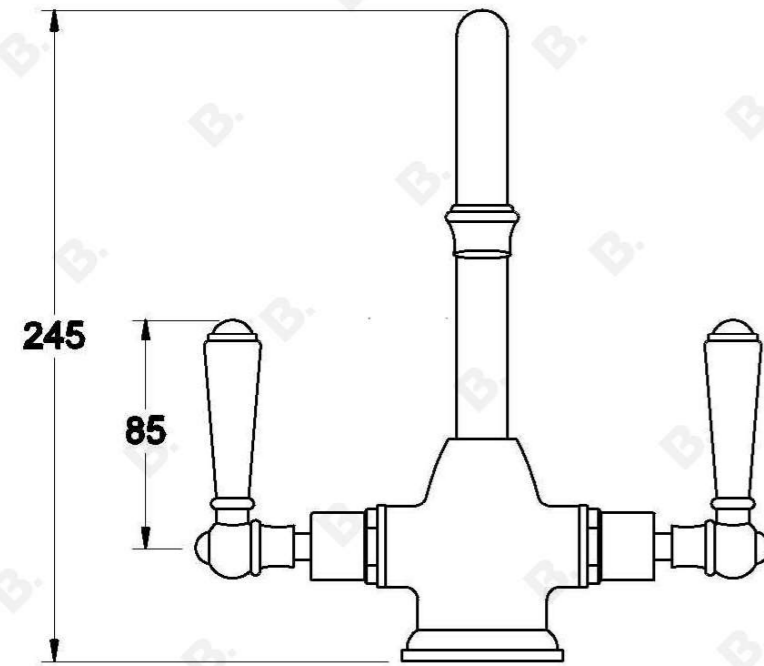

## NEU ENGLAND BASIN MIXER WITH METAL LEVERS

1.8004.00.3.XX

### PRODUCT DIMENSIONS:

Front view:

Side view:

Top view: