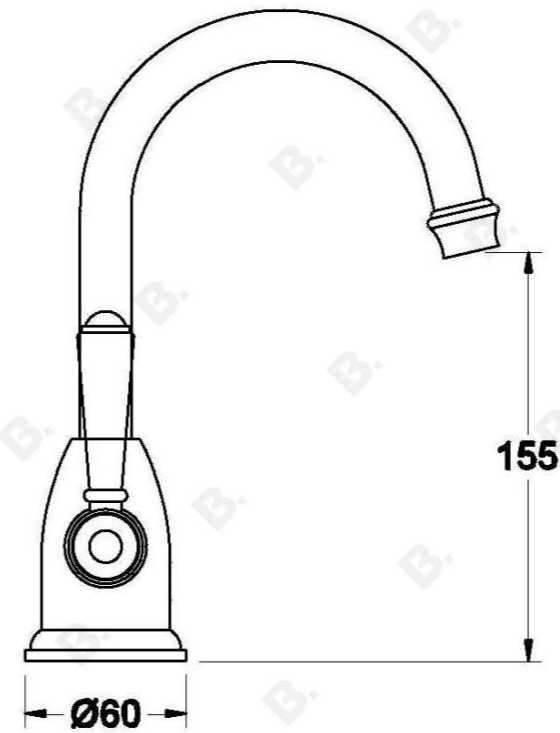

## NEU ENGLAND BASIN MIXER WITH METAL LEVERS

1.8004.00.3.XX

### PRODUCT DIMENSIONS:

Front view:

Side view:

Top view: