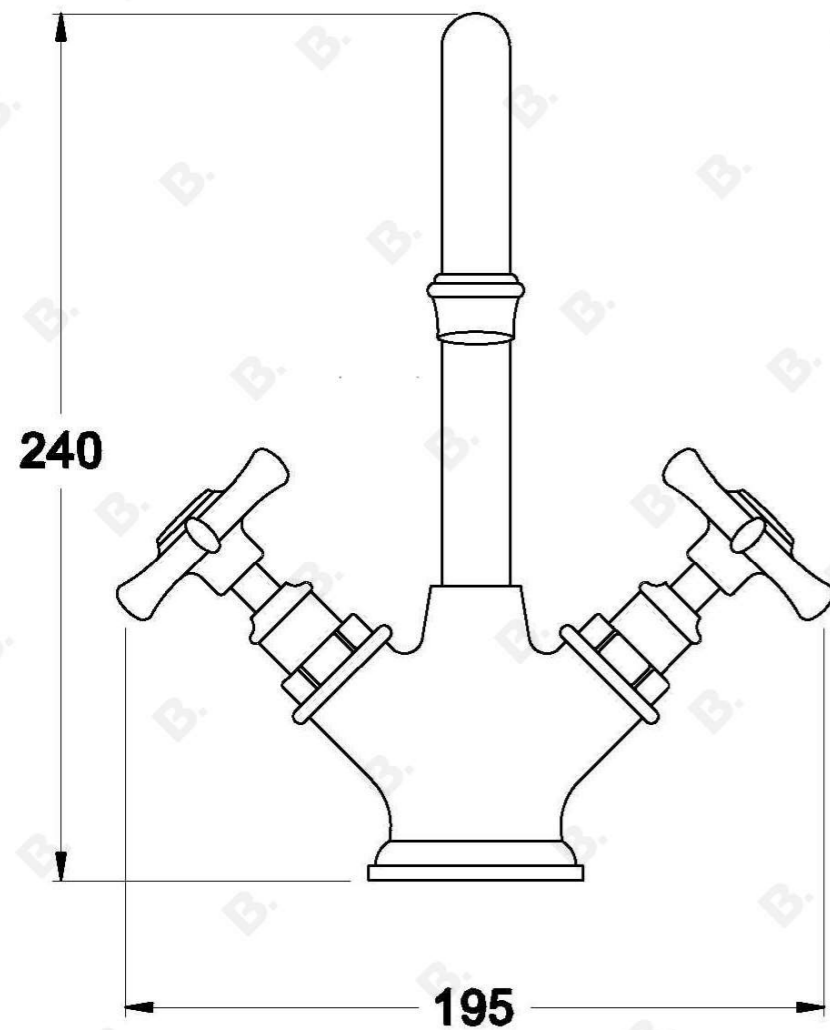

NEU ENGLAND BASIN MIXER CROSS HANDLES - CERAMIC DISC

1.8004.00.2.XX

PRODUCT DIMENSIONS:

Front view:

Side view:

Top view: