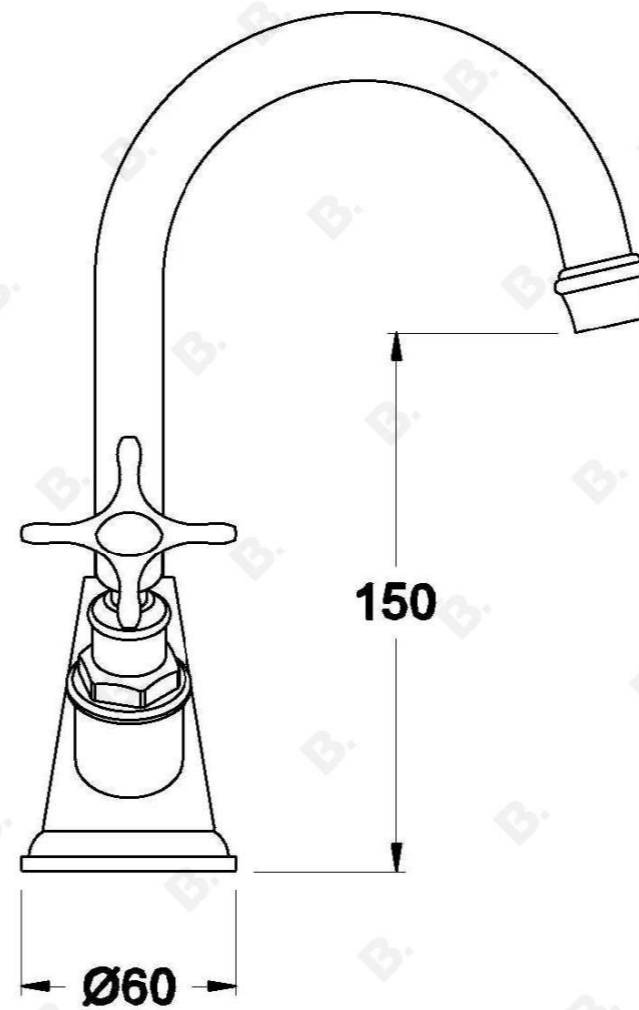

NEU ENGLAND BASIN MIXER CROSS HANDLES - CERAMIC DISC

1.8004.00.2.XX

PRODUCT DIMENSIONS:

Front view:

Side view:

Top view: