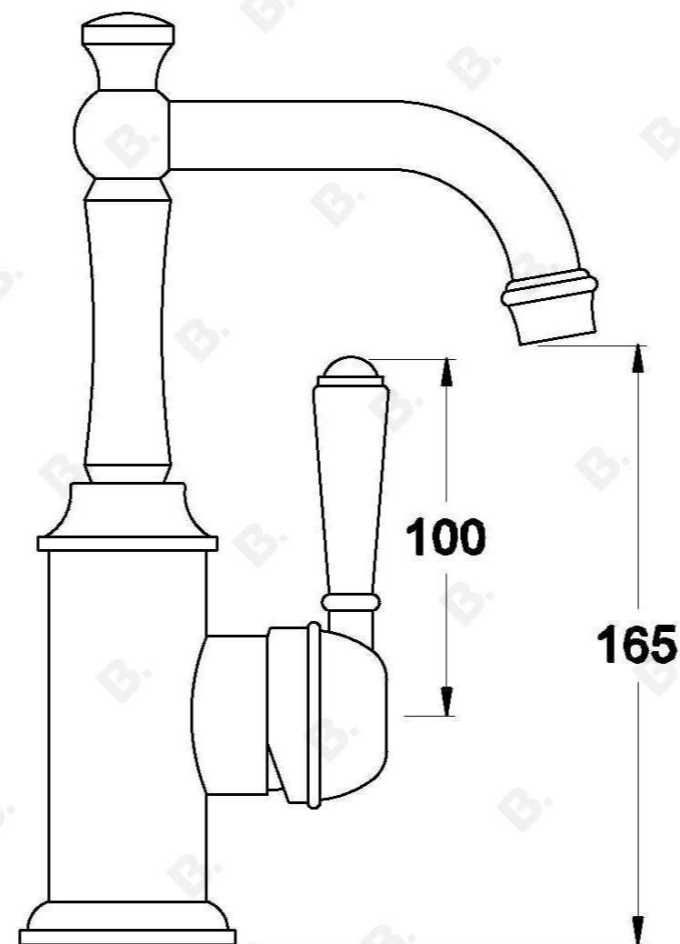

NEU ENGLAND BASIN MIXER - METAL LEVER

1.8003.02.3.XX

PRODUCT DIMENSIONS:

Front view:

Side view:

Top view: