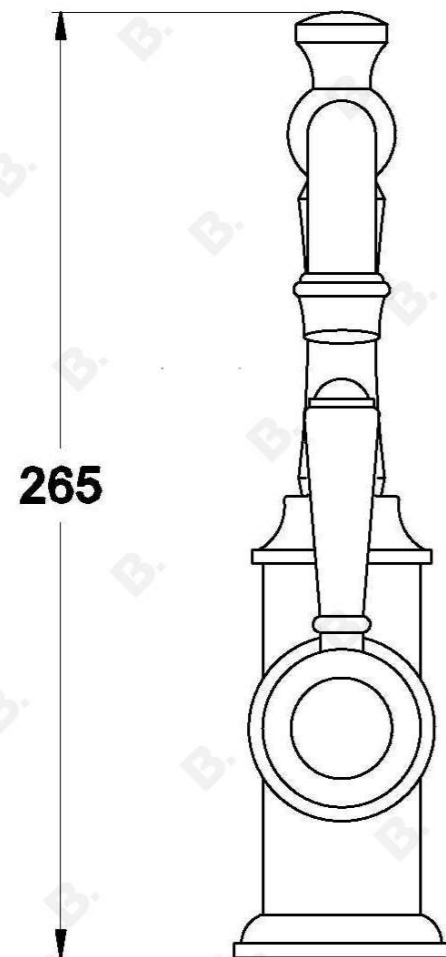

NEU ENGLAND BASIN MIXER - METAL LEVER

1.8003.02.3.XX

PRODUCT DIMENSIONS:

Front view:

Side view:

Top view: