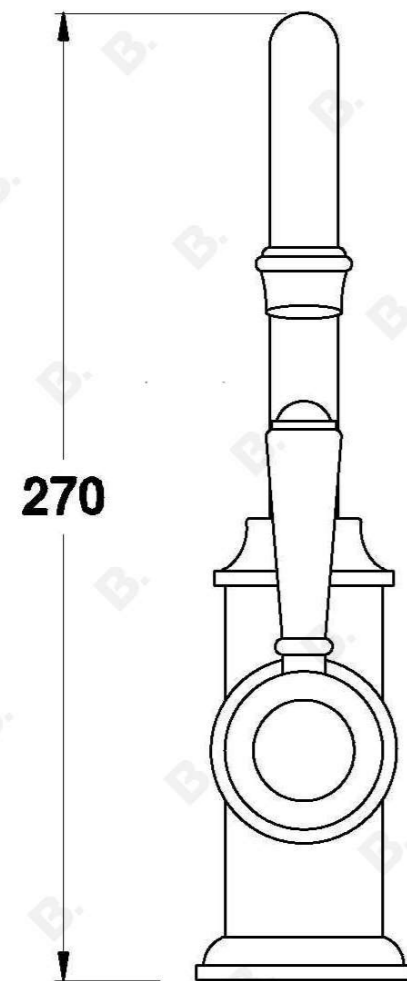

NEU ENGLAND BASIN MIXER - METAL LEVER

1.8003.00.3.XX

PRODUCT DIMENSIONS:

Front view:

Side view:

Top view: