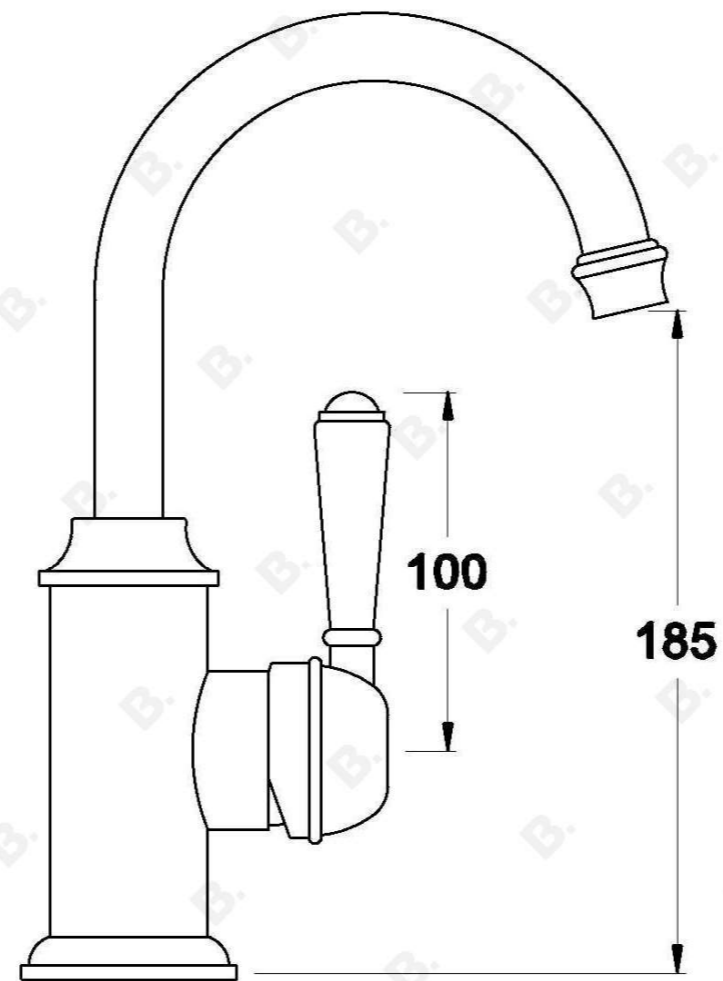

NEU ENGLAND BASIN MIXER - METAL LEVER

1.8003.00.3.XX

PRODUCT DIMENSIONS:

Front view:

Side view:

Top view: