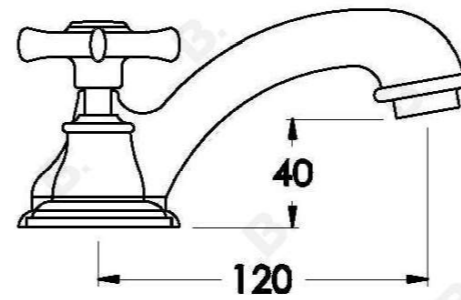

NEU ENGLAND BASIN SET CERAMIC DISC - CROSS HANDLES

1.8000.03.2.XX

PRODUCT DIMENSIONS:

Front view:

Side view:

Top view: