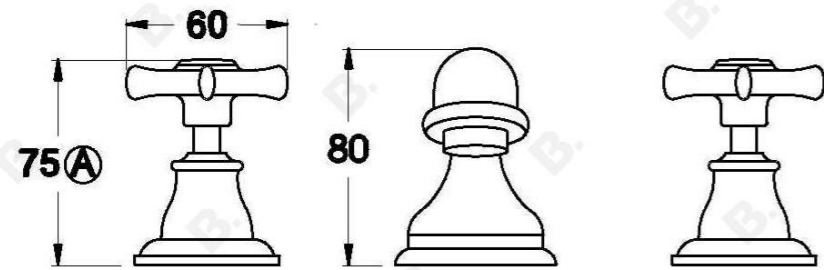

NEU ENGLAND BASIN SET CERAMIC DISC - CROSS HANDLES

1.8000.03.2.XX

PRODUCT DIMENSIONS:

Front view:

Side view:

Top view: