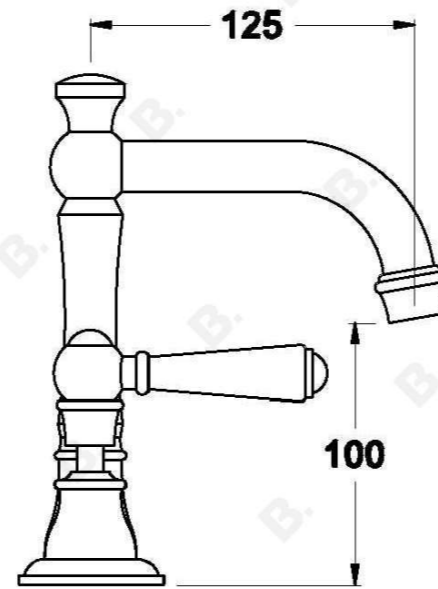

NEU ENGLAND BASIN SET WITH METAL LEVERS

1.8000.02.3.XX

PRODUCT DIMENSIONS:

Front view:

Side view:

Top view: