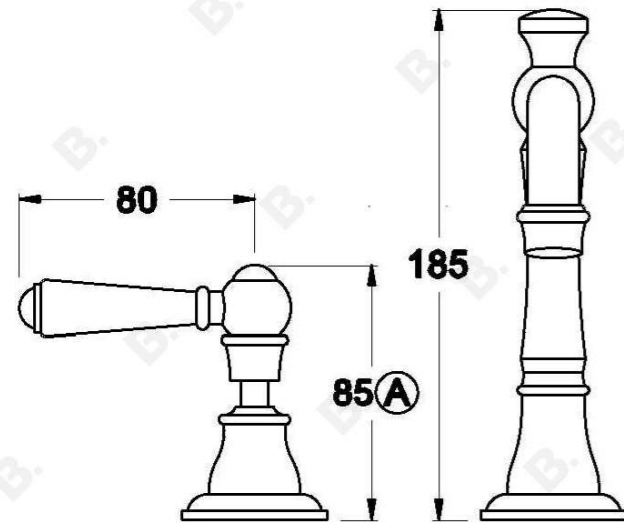

NEU ENGLAND BASIN SET WITH METAL LEVERS

1.8000.02.3.XX

PRODUCT DIMENSIONS:

Front view:

Side view:

Top view: