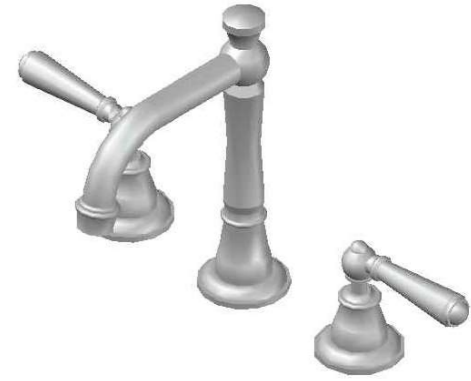

NEU ENGLAND BASIN SET WITH METAL LEVERS

1.8000.02.3.XX

PRODUCT DIMENSIONS:

Front view:

Side view:

Top view: