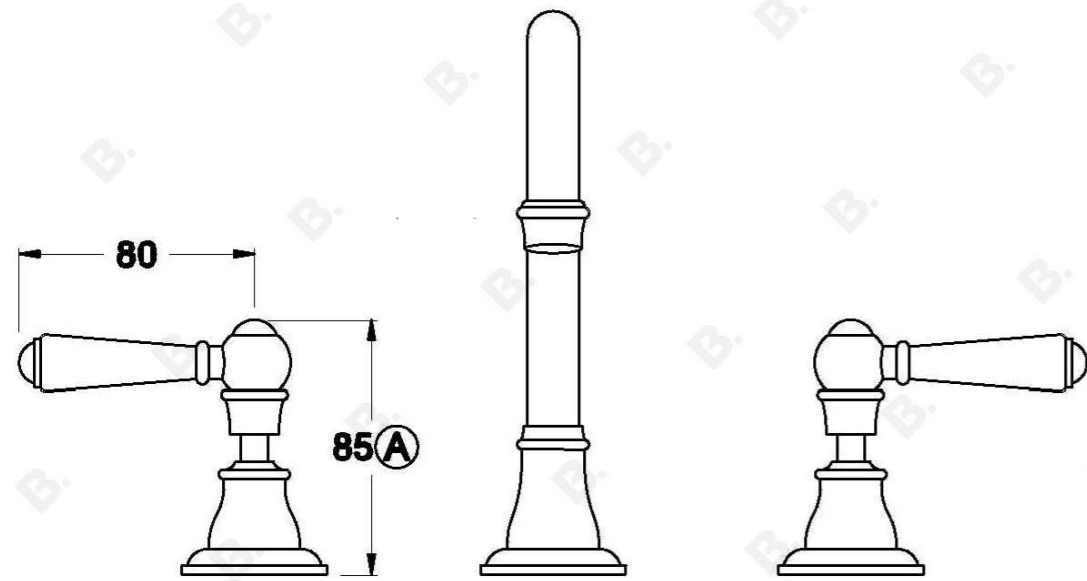

NEU ENGLAND BASIN SET WITH METAL LEVERS

1.8000.00.3.XX

PRODUCT DIMENSIONS:

Front view:

Side view:

Top view: