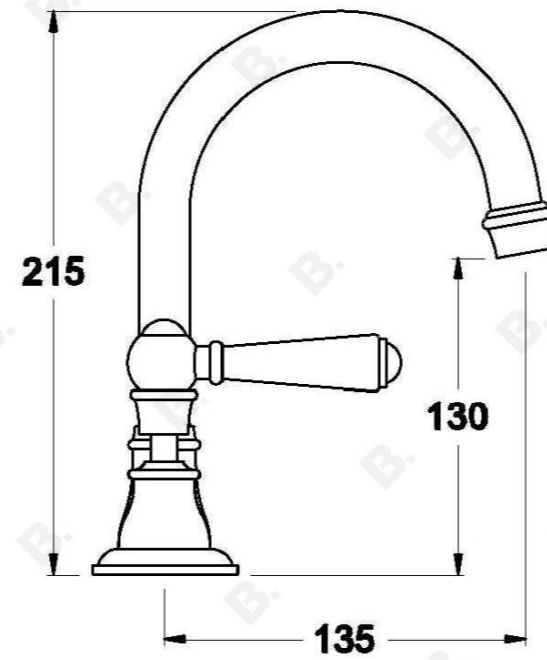

NEU ENGLAND BASIN SET WITH METAL LEVERS

1.8000.00.3.XX

PRODUCT DIMENSIONS:

Front view:

Side view:

Top view: