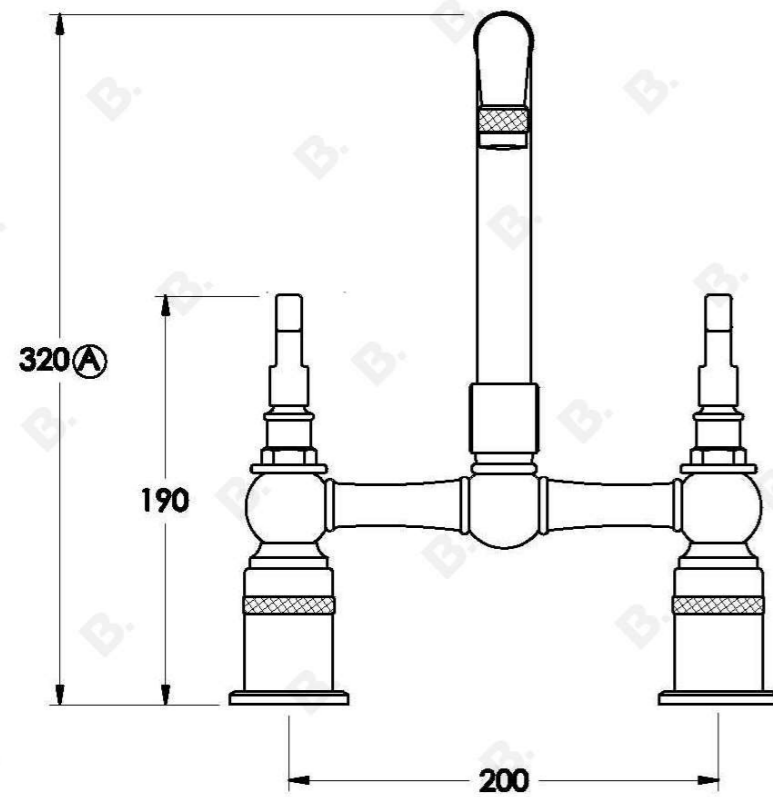

INDUSTRICA KITCHEN SET WITH METAL LEVERS

1.6731.00.3.XX

PRODUCT DIMENSIONS:

Front view:

Side view:

Top view: