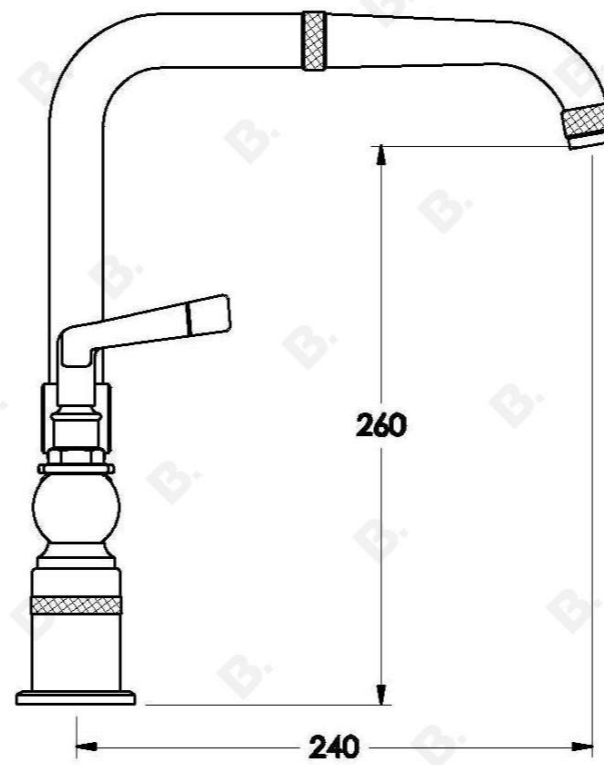

INDUSTRICA KITCHEN SET WITH METAL LEVERS

1.6731.00.3.XX

PRODUCT DIMENSIONS:

Front view:

Side view:

Top view: