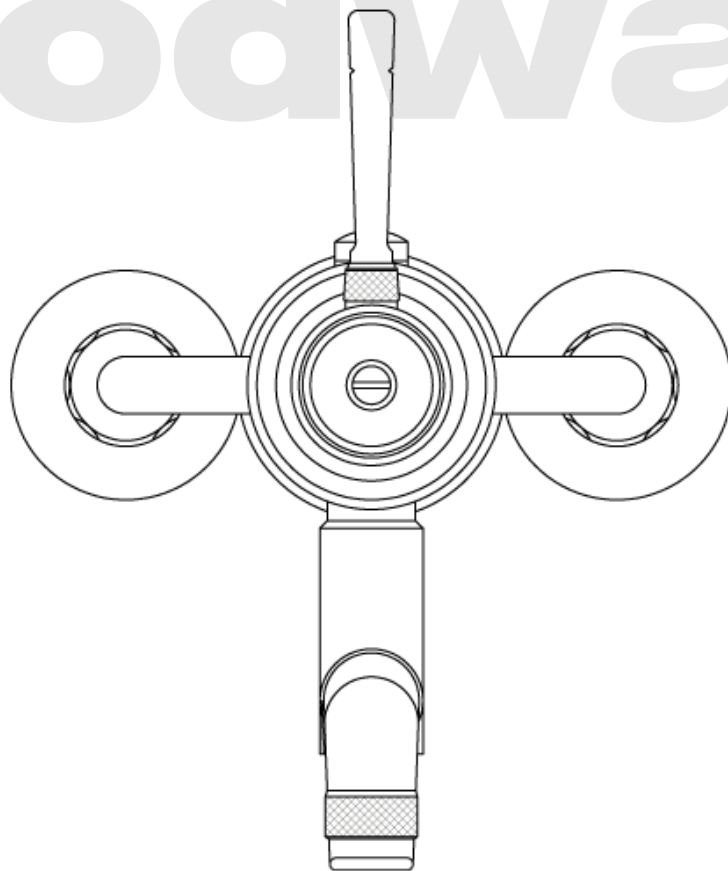

Brodware

INDUSTRICA

1.6729.00.3.XX

XX Indicates finish
Manufacturing engineers of quality commercial and residential fittings
Dimensions subjects to change without notice. All dimensions are approximate
Copyright © Brodware Industries 2013. www.brodware.com.au