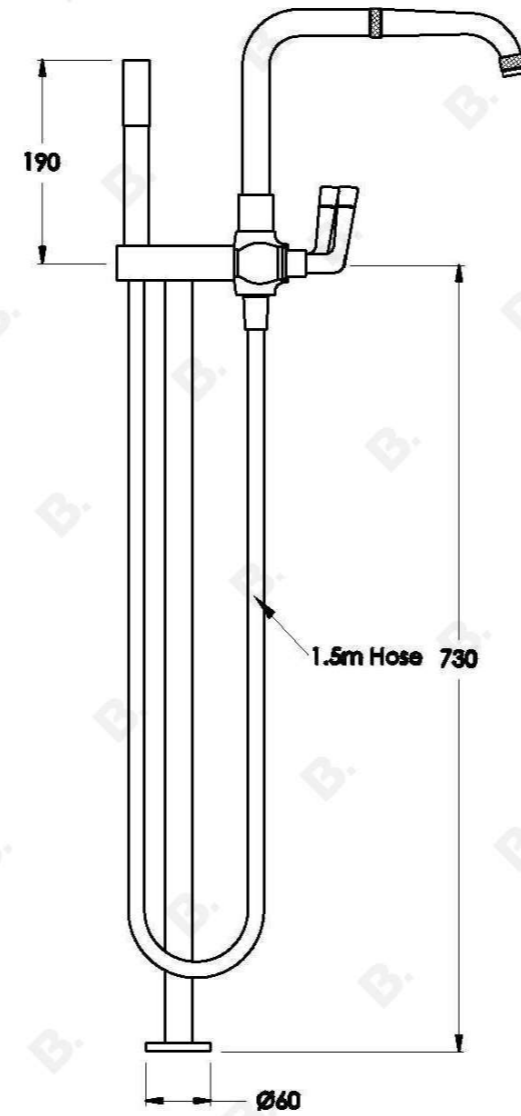

INDUSTRICA FLOOR MOUNTED BATH / HANDSHOWER DIVERTER SET WITH METAL LEVERS

1.9622.32.0.XX

PRODUCT DIMENSIONS:

Front view:

Side view:

Top view: