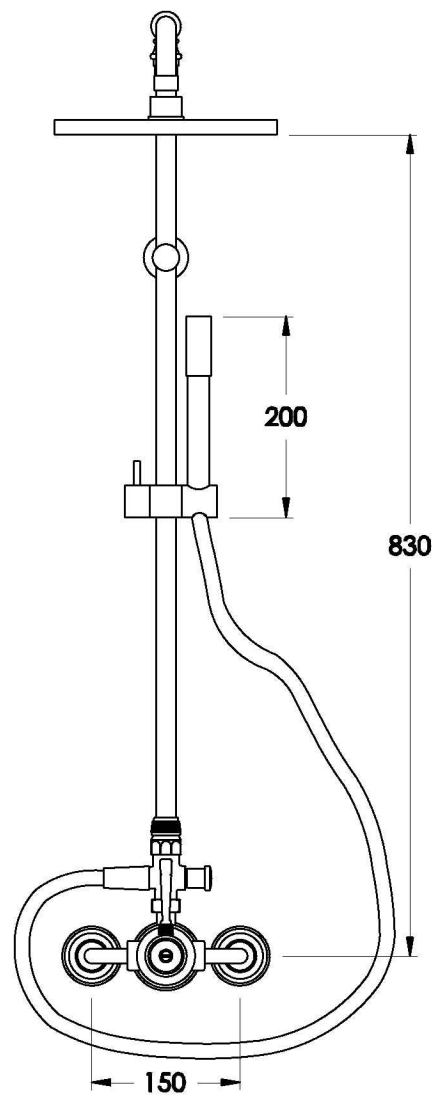

INDUSTRICA SHOWER MIXER SET WITH 225MM ROSE

1.6714.03.0.XX

PRODUCT DIMENSIONS:

Front view

Side view:

Top view:

Note: 1/2" female thread is required in the wall