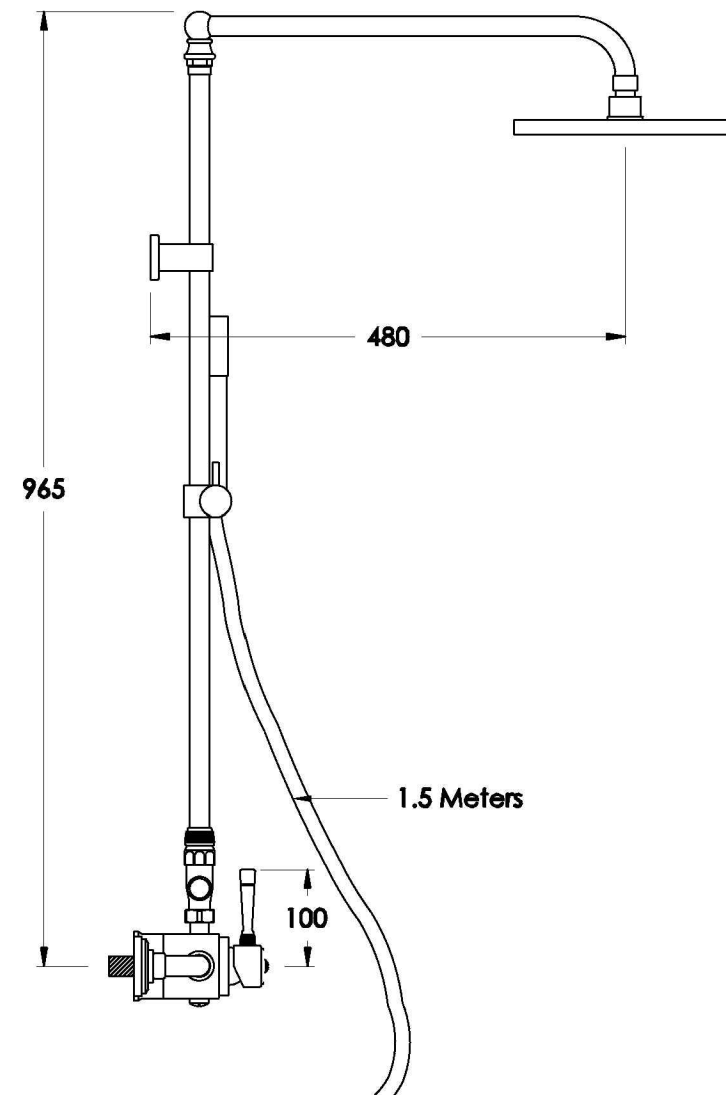

INDUSTRICA SHOWER MIXER SET WITH 225MM ROSE

1.6714.03.0.XX

PRODUCT DIMENSIONS:

Front view

Side view:

Top view:

Note: 1/2" female thread is required in the wall