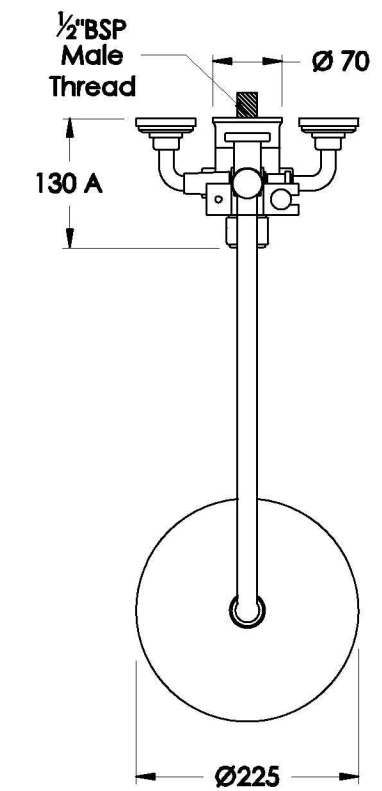

INDUSTRICA SHOWER MIXER SET WITH 225MM ROSE

1.6714.03.0.XX

PRODUCT DIMENSIONS:

Front view

Side view:

Top view:

Note: 1/2" female thread is required in the wall