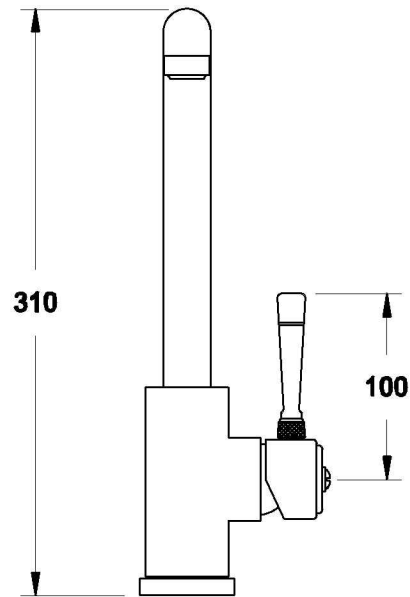

INDUSTRICA KITCHEN MIXER WITH DUAL FUNCTION PULL-OUT SPRAY

1.6708.84.0.XX

PRODUCT DIMENSIONS:

Front view

Side view:

Top view: