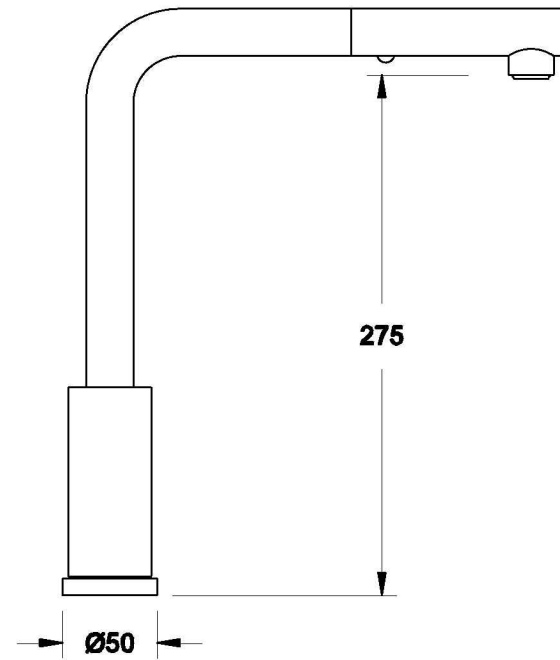

INDUSTRICA KITCHEN MIXER WITH DUAL FUNCTION PULL-OUT SPRAY

1.6708.84.0.XX

PRODUCT DIMENSIONS:

Front view

Side view:

Top view: