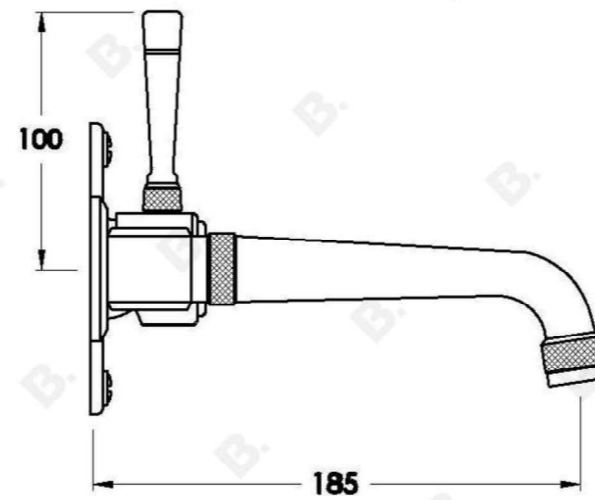

INDUSTRICA WALL MIXER SET WITH METAL LEVER

1.6705.04.0.XX

1.6705.54.0.XX: Flow controlled variant

PRODUCT DIMENSIONS:

Front view:

Side view:

Top view: