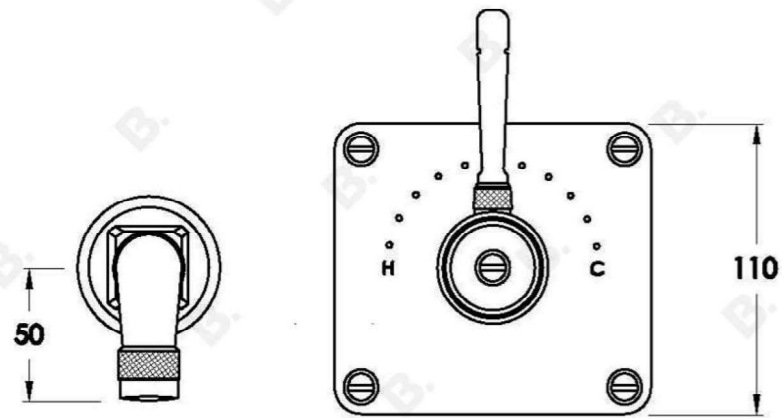

INDUSTRICA WALL MIXER SET WITH METAL LEVER

1.6705.04.0.XX

1.6705.54.0.XX: Flow controlled variant

PRODUCT DIMENSIONS:

Front view:

Side view:

Top view: