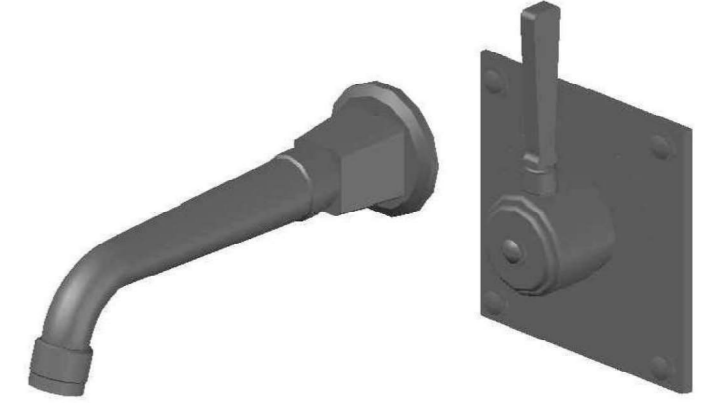

INDUSTRICA WALL MIXER SET WITH METAL LEVER

1.6705.04.0.XX

1.6705.54.0.XX: Flow controlled variant

PRODUCT DIMENSIONS:

Front view:

Side view:

Top view: