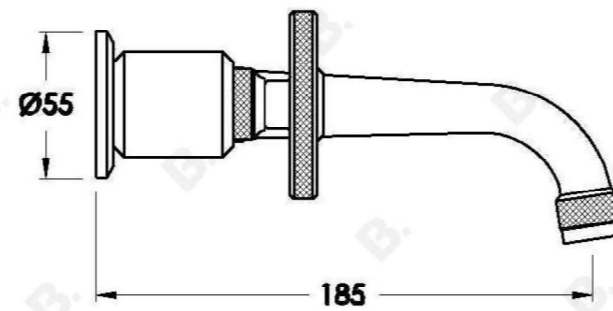

INDUSTRICA WALL SET WITH CROSS HANDLES

1.6705.00.2.XX

1.6705.50.2.XX: Flow controlled variant

PRODUCT DIMENSIONS:

Front view:

Side view:

Top view: