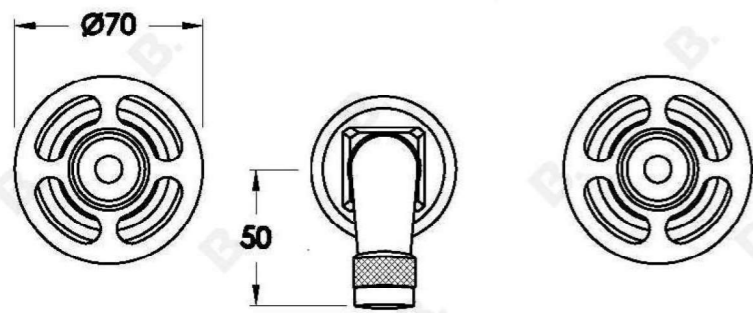

INDUSTRICA WALL SET WITH CROSS HANDLES

1.6705.00.2.XX

1.6705.50.2.XX: Flow controlled variant

PRODUCT DIMENSIONS:

Front view:

Side view:

Top view: