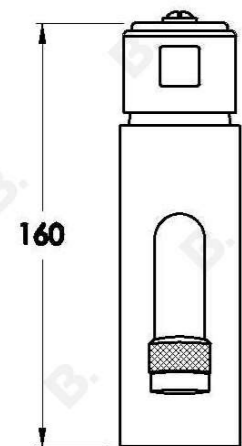

## INDUSTRICA BASIN MIXER WITH METAL LEVER

1.6702.00.0.XX

### PRODUCT DIMENSIONS:

Front view:

Side view:

Top view: