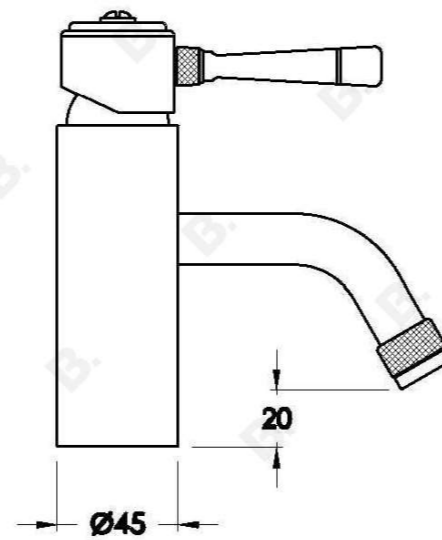

## INDUSTRICA BASIN MIXER WITH METAL LEVER

1.6702.00.0.XX

### PRODUCT DIMENSIONS:

Front view:

Side view:

Top view: