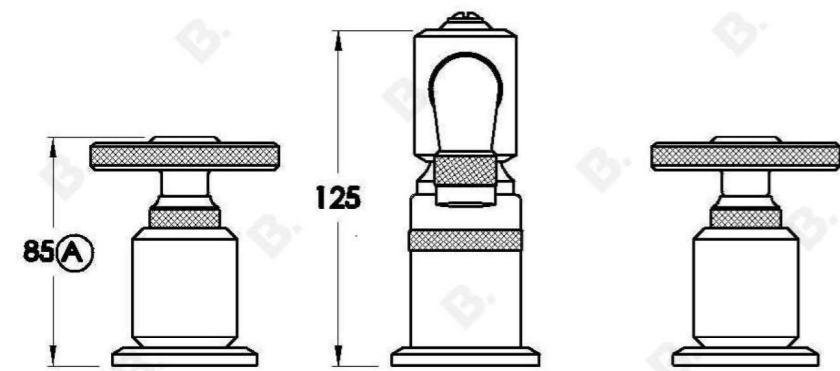

INDUSTRICA BASIN SET WITH CROSS HANDLES

1.6700.00.2.XX

PRODUCT DIMENSIONS:

Front view:

Side view:

Top view: