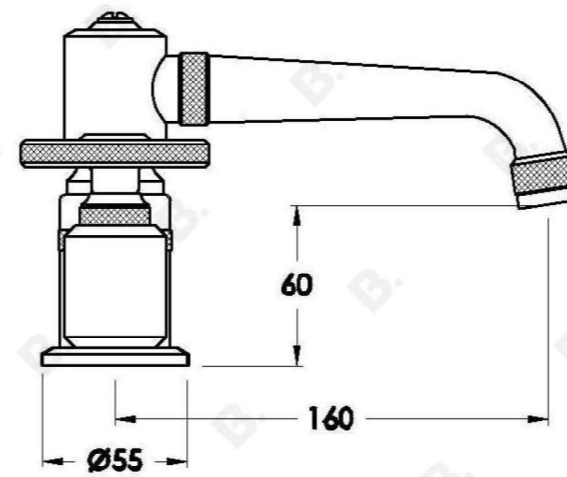

INDUSTRICA BASIN SET WITH CROSS HANDLES

1.6700.00.2.XX

PRODUCT DIMENSIONS:

Front view:

Side view:

Top view: