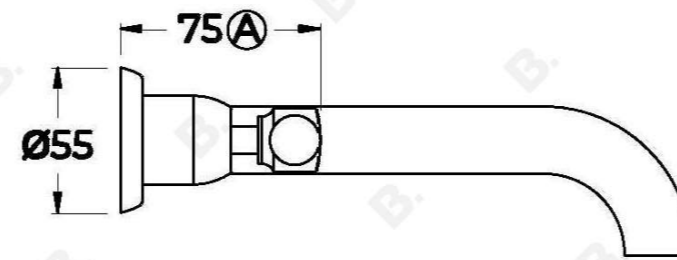

MANHATTAN WALL SET

1.9106.00.3,XX
1.9106.50.3,XX: FLOW CONTROLLED VARIANT

PRODUCT DIMENSIONS:

Front view:

Side view:

Top view: