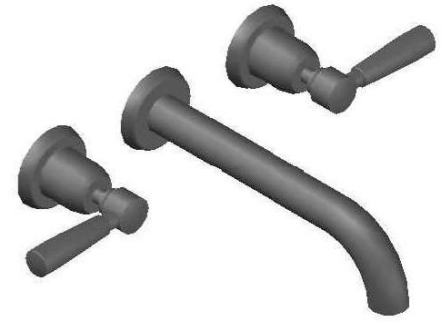

MANHATTAN WALL SET

1.9106.00.3,XX
1.9106.50.3,XX: FLOW CONTROLLED VARIANT

PRODUCT DIMENSIONS:

Front view:

Side view:

Top view: