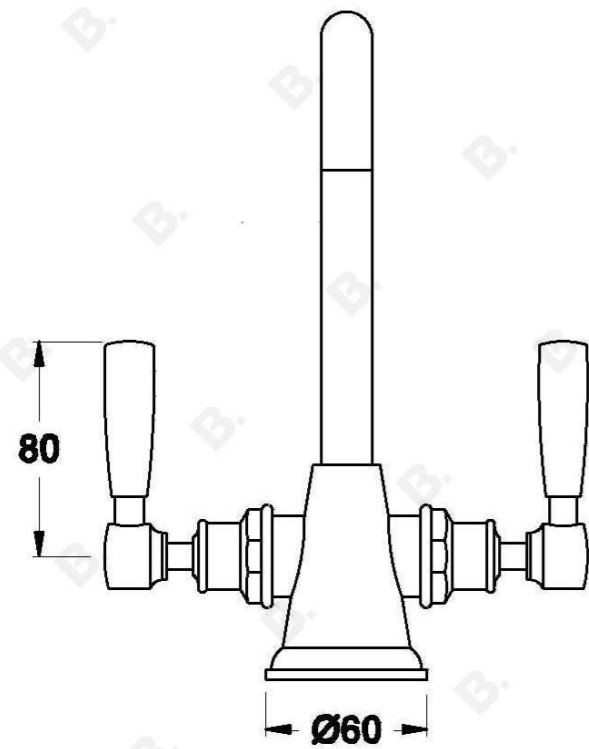

## MANHATTAN BASIN MIXER

1.9104.80.3.XX

### PRODUCT DIMENSIONS:

Front view:

Side view:

Top view: