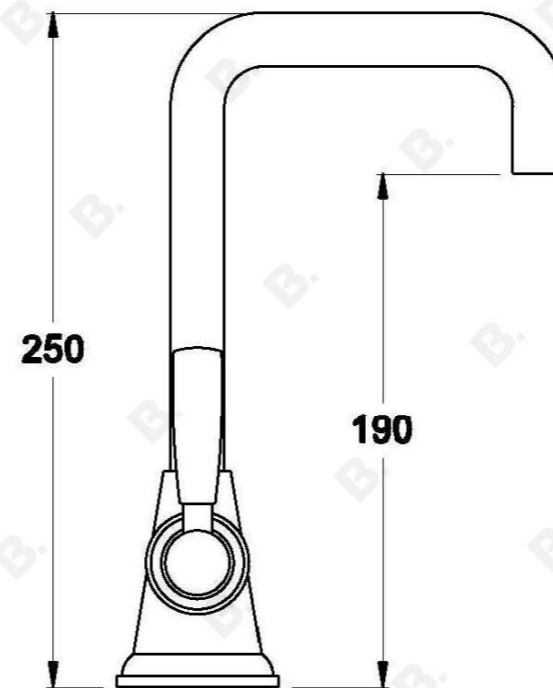

## MANHATTAN BASIN MIXER

1.9104.80.3.XX

### PRODUCT DIMENSIONS:

Front view:

Side view:

Top view: