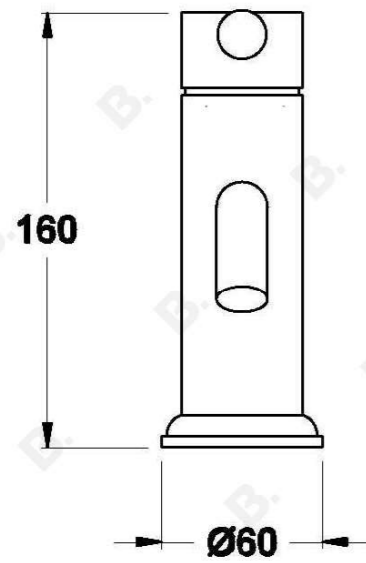

MANHATTAN BASIN MIXER

1.9102.00.0.XX

PRODUCT DIMENSIONS:

Front view:

Side view:

Top view: