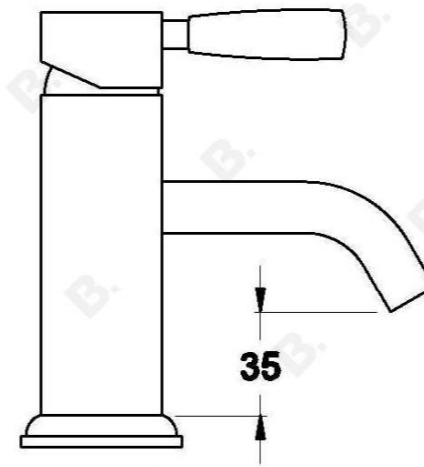

MANHATTAN BASIN MIXER

1.9102.00.0.XX

PRODUCT DIMENSIONS:

Front view:

Side view:

Top view: