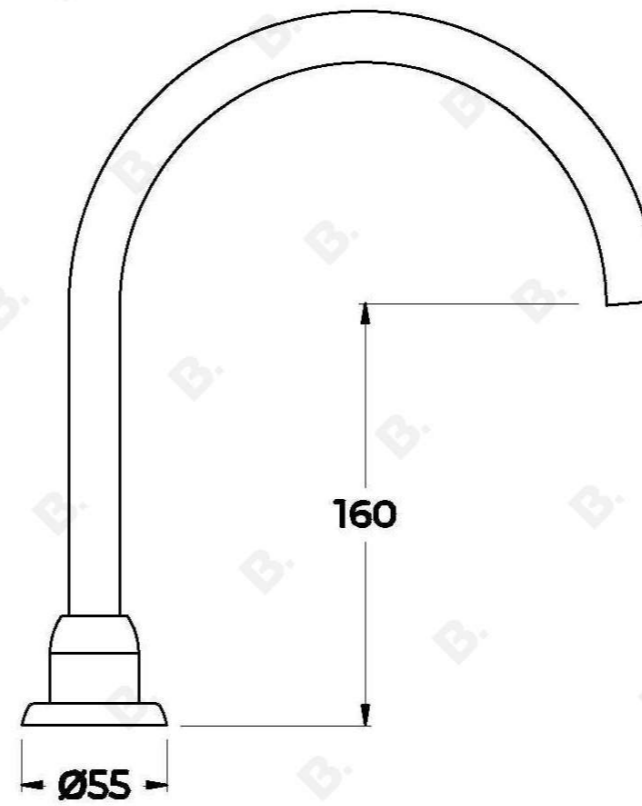

MANHATTAN BATH SWIVEL SET

1.9107.30.0.XX

PRODUCT DIMENSIONS:

Front view:

Side view:

Top view: