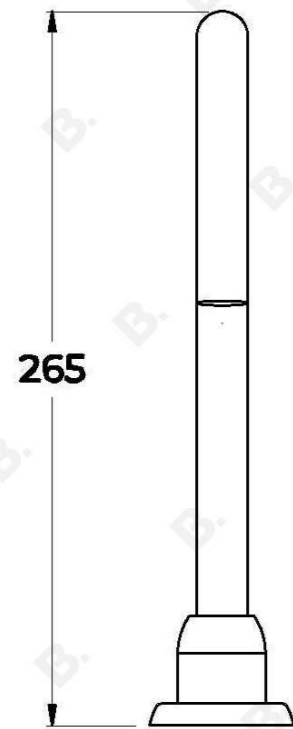

MANHATTAN BATH SWIVEL SET

1.9107.30.0.XX

PRODUCT DIMENSIONS:

Front view:

Side view:

Top view: