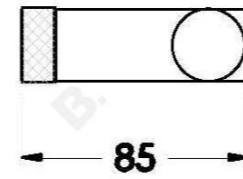

YOKATO TOWEL HOLDER / DOUBLE TOILET PAPER HOLDER

1.9361.03.0.XX

PRODUCT DIMENSIONS:

Front view:

Side view:

Top view: