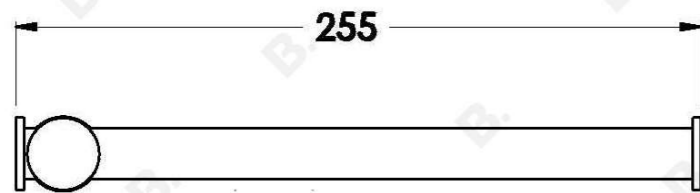

YOKATO TOWEL HOLDER / DOUBLE TOILET PAPER HOLDER

1.9361.03.0.XX

PRODUCT DIMENSIONS:

Front view:

Side view:

Top view: