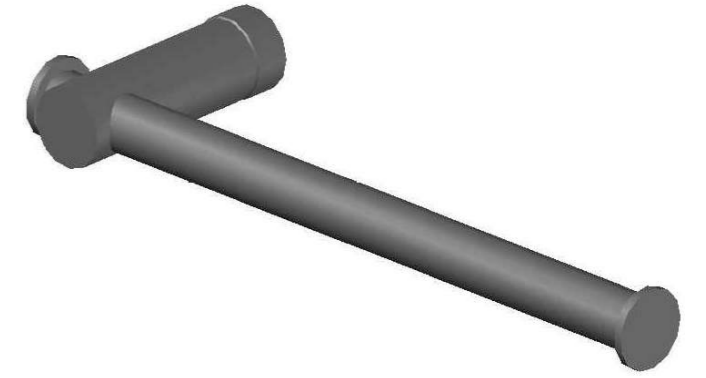

YOKATO TOWEL HOLDER / DOUBLE TOILET PAPER HOLDER

1.9361.03.0.XX

PRODUCT DIMENSIONS:

Front view:

Side view:

Top view: