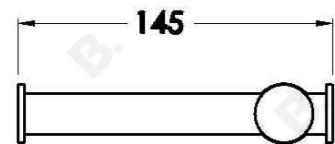

## YOKATO TOWEL ROLL HOLDER

1.9361.02.0.XX

### PRODUCT DIMENSIONS:

Front view:

Side view:

Top view: