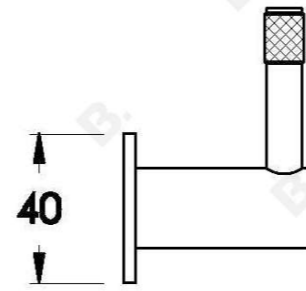

YOKATO WALL TAPS WITH KNURLED LEVERS

1.9349.02.7.XX

PRODUCT DIMENSIONS:

Front view:

Side view:

Top view: