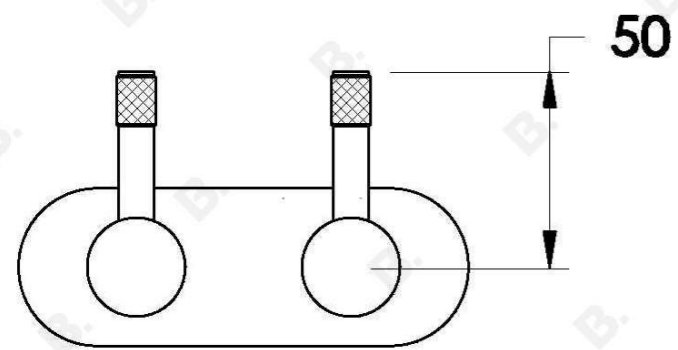

YOKATO WALL TAPS WITH KNURLED LEVERS

1.9349.02.7.XX

PRODUCT DIMENSIONS:

Front view:

Side view:

Top view: