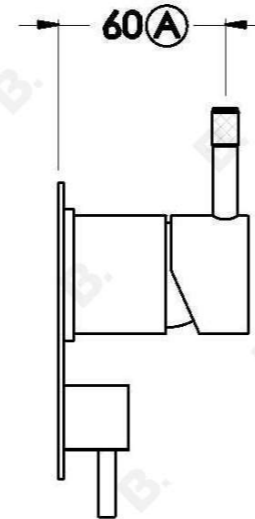

## YOKATO WALL MIXER DIVERTER WITH KNURLED LEVER

1.9348.05.7.XX

### PRODUCT DIMENSIONS:

Front view:

Side view:

Top view: