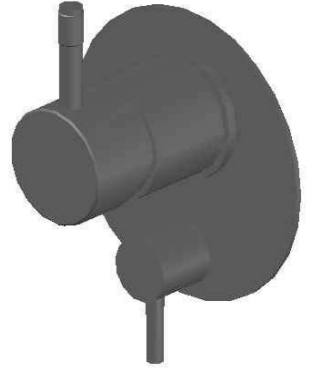

## YOKATO WALL MIXER DIVERTER WITH KNURLED LEVER

1.9348.05.7.XX

### PRODUCT DIMENSIONS:

Front view:

Side view:

Top view: