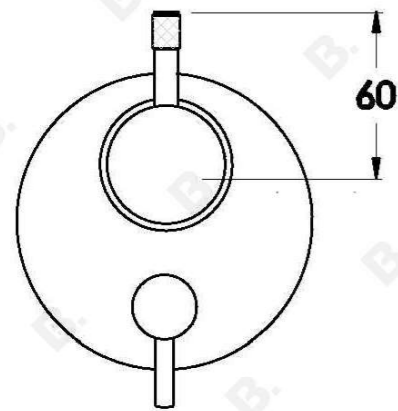

## YOKATO WALL MIXER DIVERTER WITH KNURLED LEVER

1.9348.05.7.XX

### PRODUCT DIMENSIONS:

Front view:

Side view:

Top view: