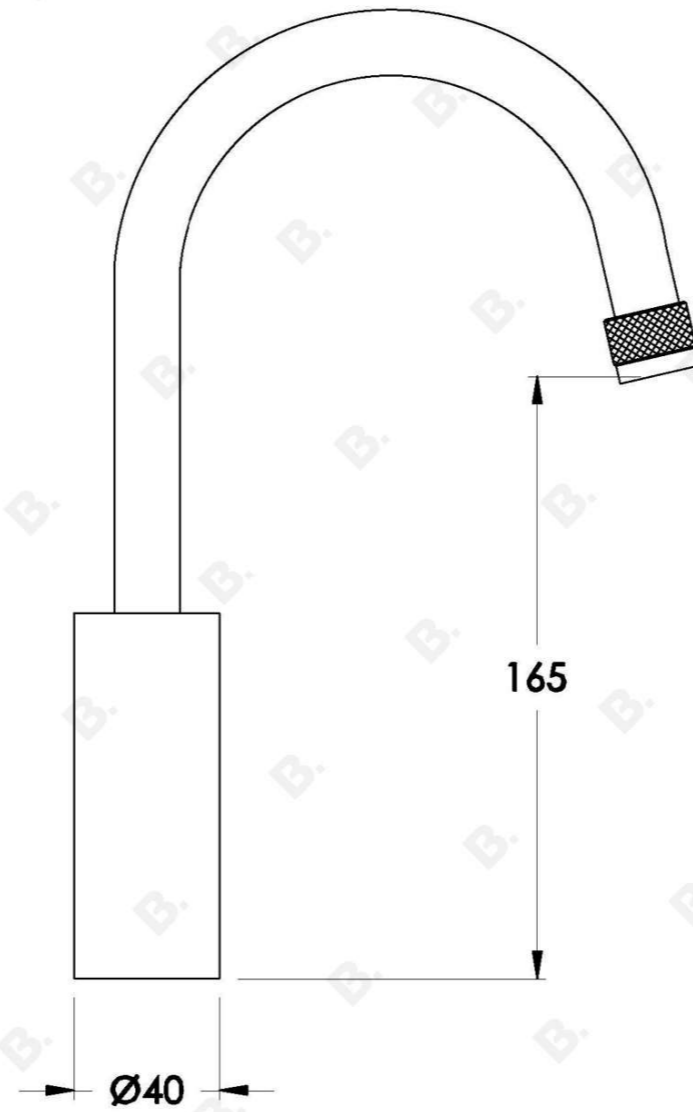

## YOKATO BASIN MIXER WITH KNURLED LEVER

1.9303.00.7.XX

### PRODUCT DIMENSIONS:

Front view:

Side view:

Top view: