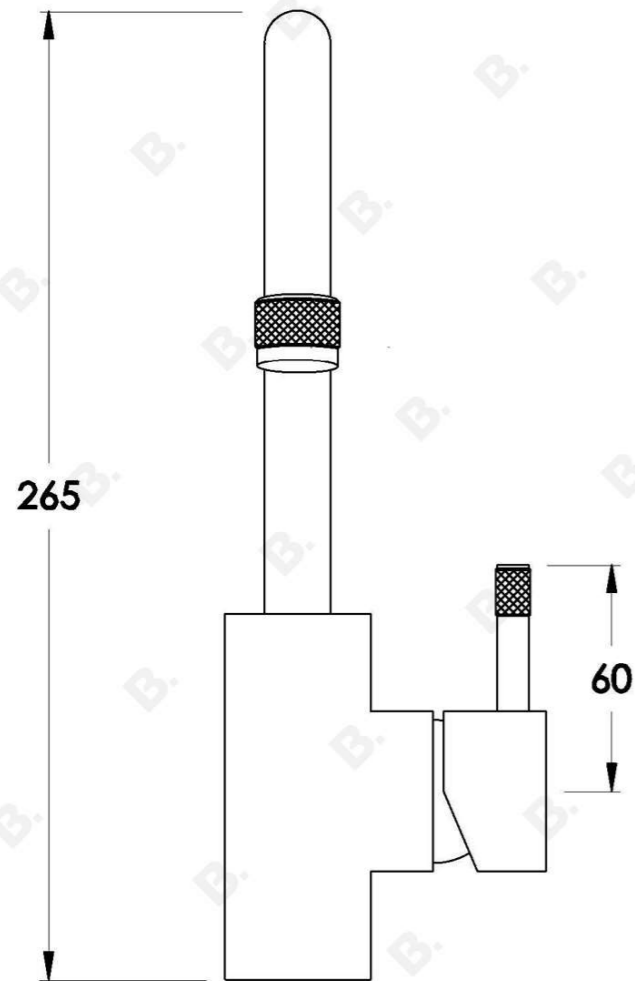

## YOKATO BASIN MIXER WITH KNURLED LEVER

1.9303.00.7.XX

### PRODUCT DIMENSIONS:

Front view:

Side view:

Top view: