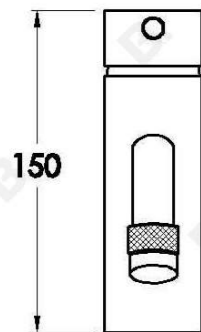

YOKATO BASIN MIXER WITH KNURLED LEVER

1.9302.02.7.XX

PRODUCT DIMENSIONS:

Front view:

Side view:

Top view: