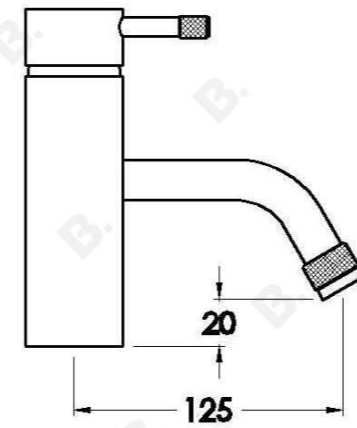

YOKATO BASIN MIXER WITH KNURLED LEVER

1.9302.02.7.XX

PRODUCT DIMENSIONS:

Front view:

Side view:

Top view: