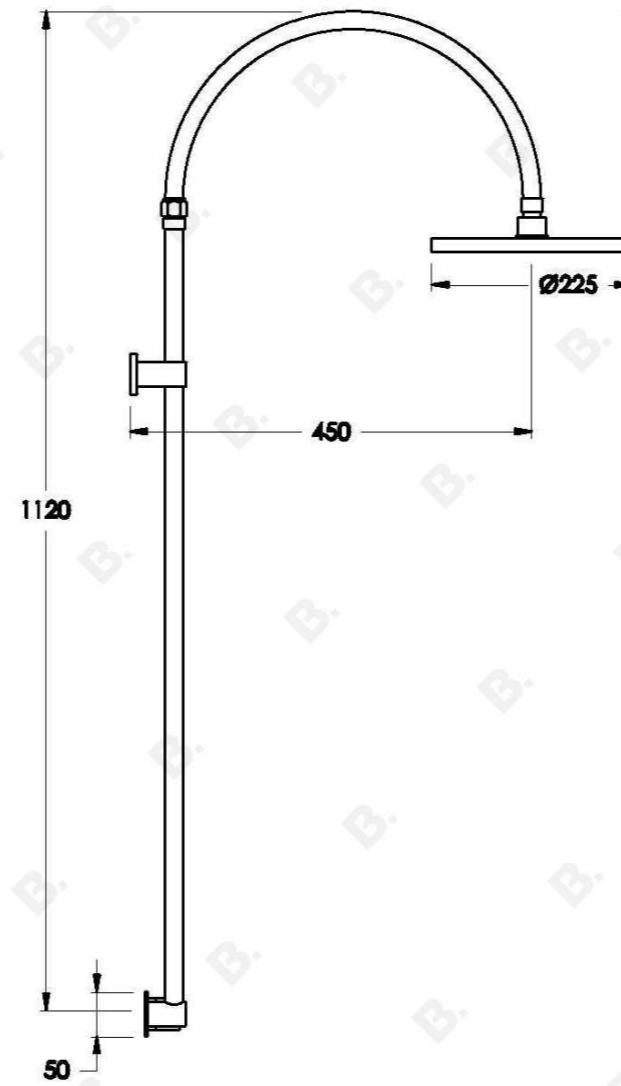

## YOKATO SHOWER MIXER WITH KNURLED LEVER

1.9324.05.7.XX

### PRODUCT DIMENSIONS:

Front view:

Side view:

Top view: