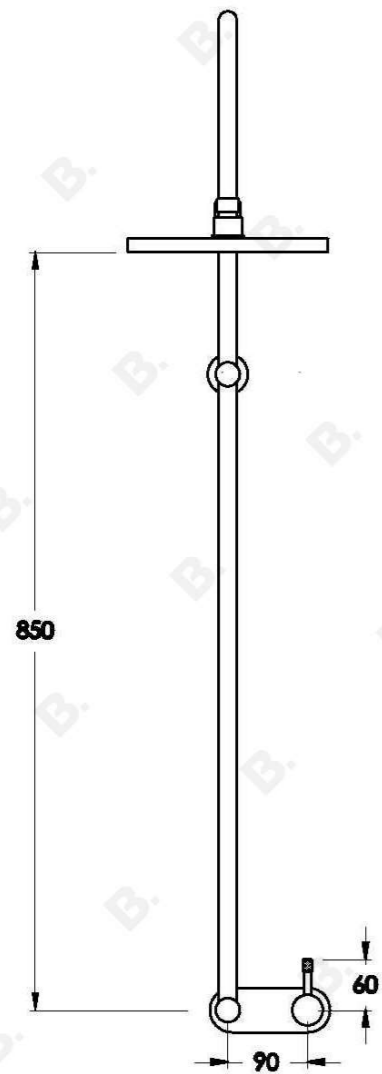

## YOKATO SHOWER MIXER WITH KNURLED LEVER

1.9324.05.7.XX

### PRODUCT DIMENSIONS:

Front view:

Side view:

Top view: