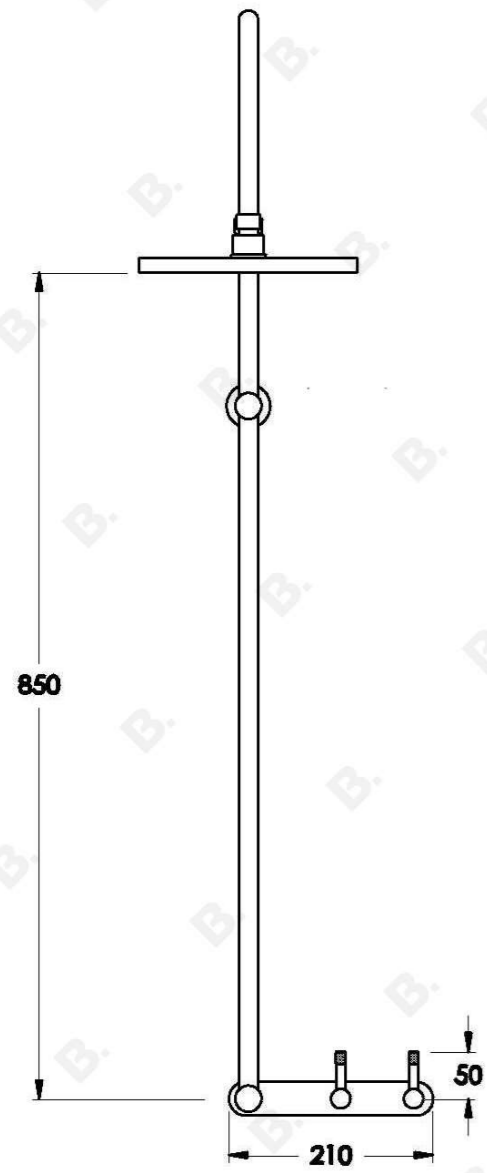

YOKATO SHOWER SET WITH KNURLED LEVERS

1.9324.02.7.XX

PRODUCT DIMENSIONS:

Front view:

Side view:

Top view: