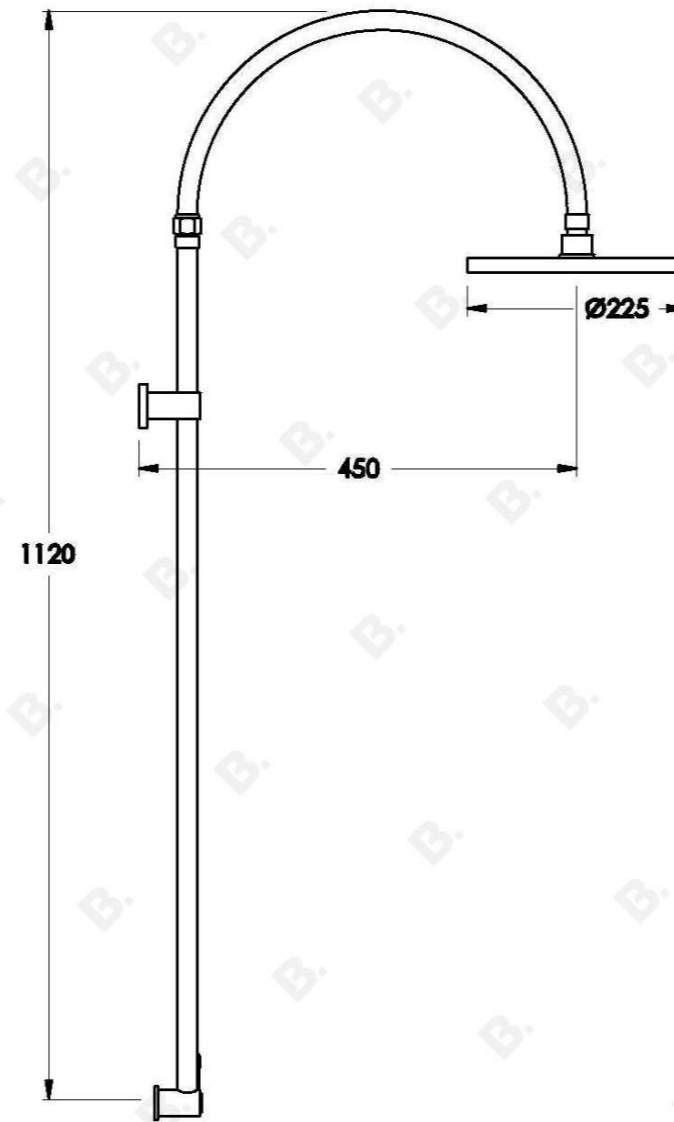

YOKATO SHOWER SET WITH KNURLED LEVERS

1.9324.02.7.XX

PRODUCT DIMENSIONS:

Front view:

Side view:

Top view: