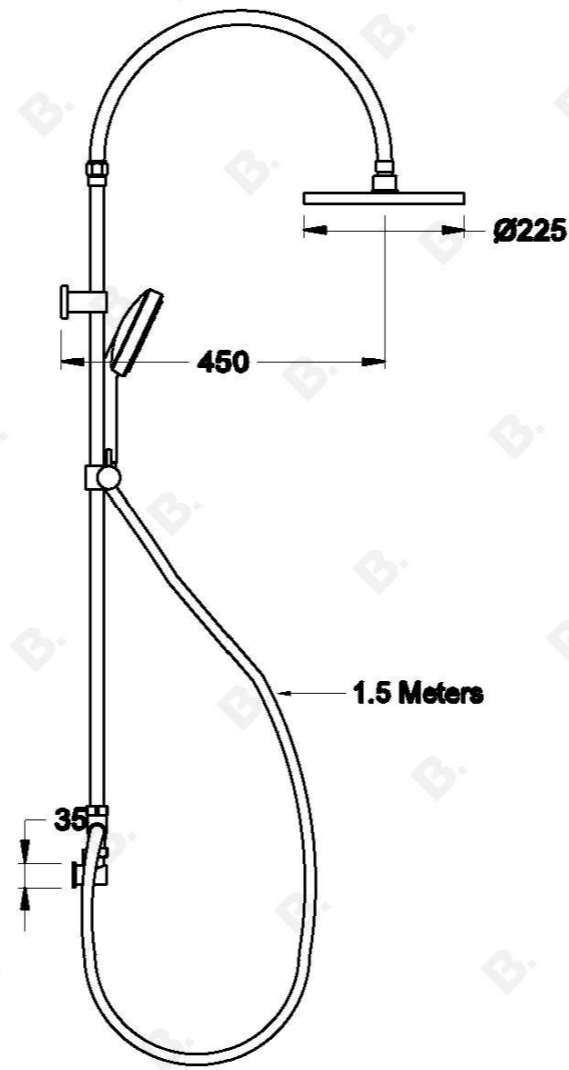

## YOKATO SHOWER MIXER SET WITH MULTI-FUNCTION HANDSHOWER AND KNURLED LEVER

1.9323.06.7.XX

### PRODUCT DIMENSIONS:

Front view:

Side view:

Top view: