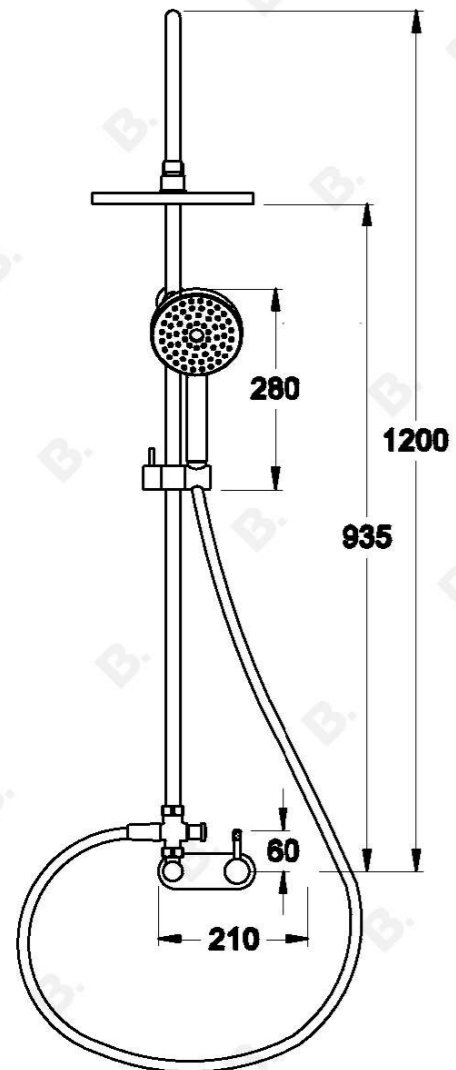

## YOKATO SHOWER MIXER SET WITH MULTI-FUNCTION HANDSHOWER AND KNURLED LEVER

1.9323.06.7.XX

### PRODUCT DIMENSIONS:

Front view:

Side view:

Top view: