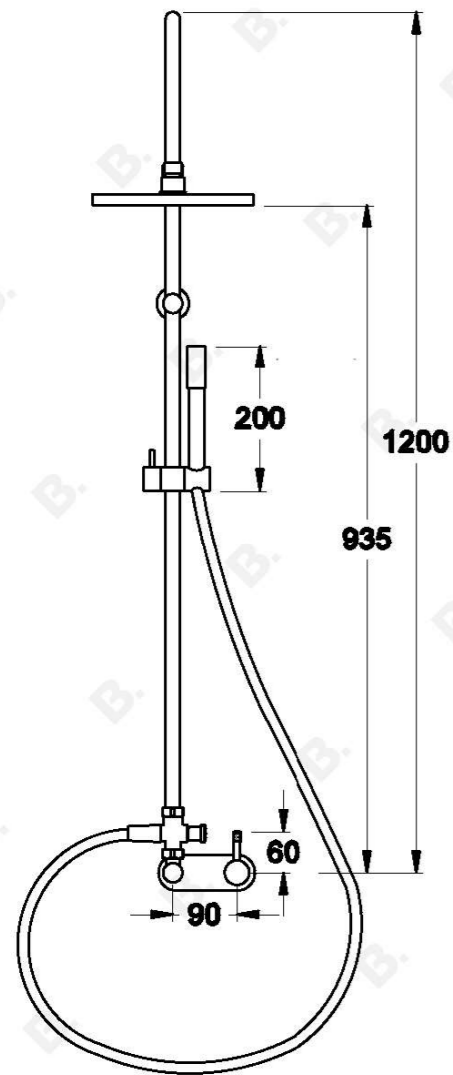

YOKATO SHOWER MIXER WITH KNURLED LEVER

1.9323.04.7.XX

PRODUCT DIMENSIONS:

Front view:

Side view:

Top view: