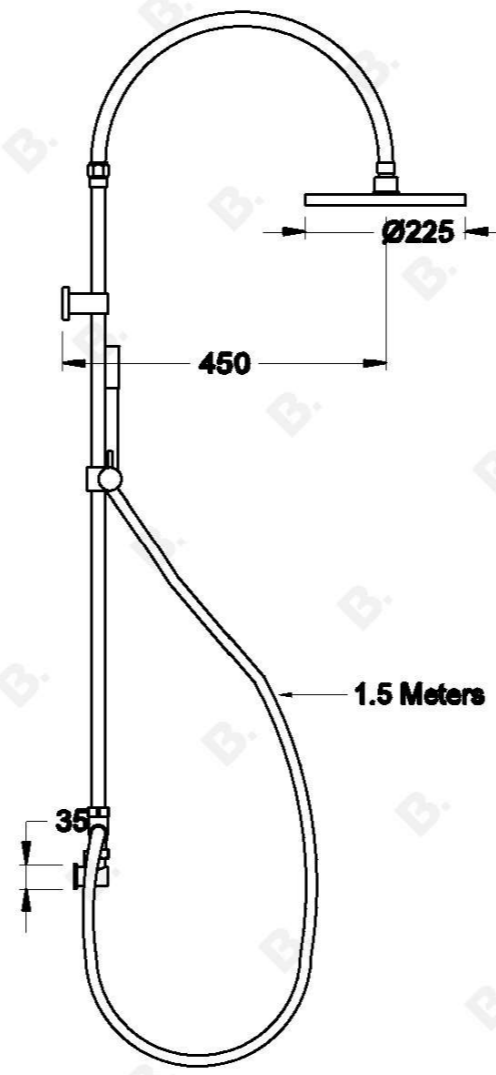

YOKATO SHOWER MIXER WITH KNURLED LEVER

1.9323.04.7.XX

PRODUCT DIMENSIONS:

Front view:

Side view:

Top view: