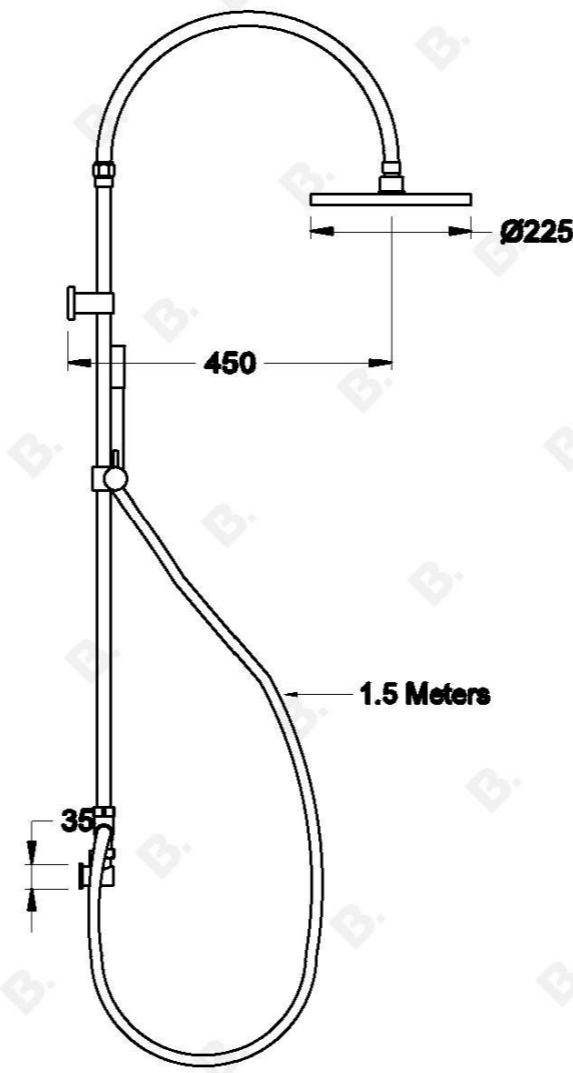

YOKATO EXPOSED SHOWER SET WITH KNURLED LEVERS

1.9323.00.7.XX

PRODUCT DIMENSIONS:

Front view:

Side view:

Top view: