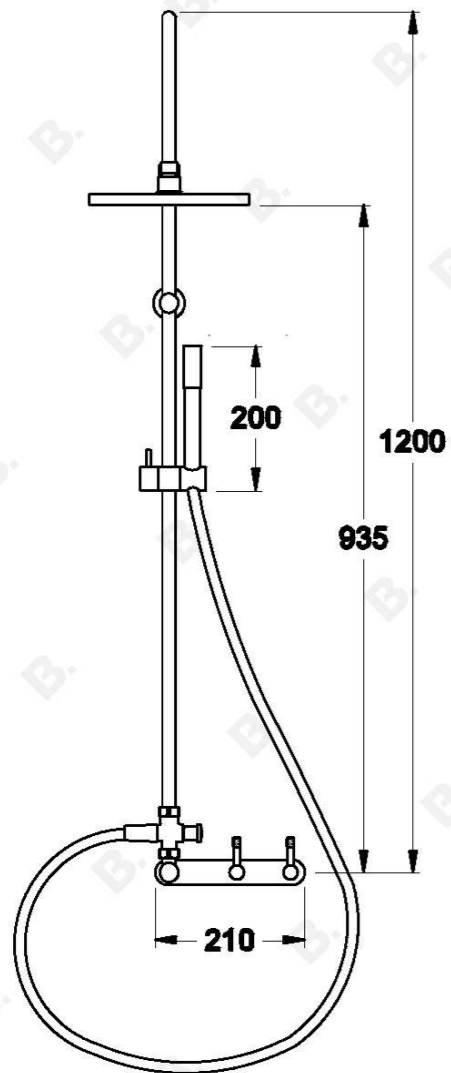

YOKATO EXPOSED SHOWER SET WITH KNURLED LEVERS

1.9323.00.7.XX

PRODUCT DIMENSIONS:

Front view:

Side view:

Top view: