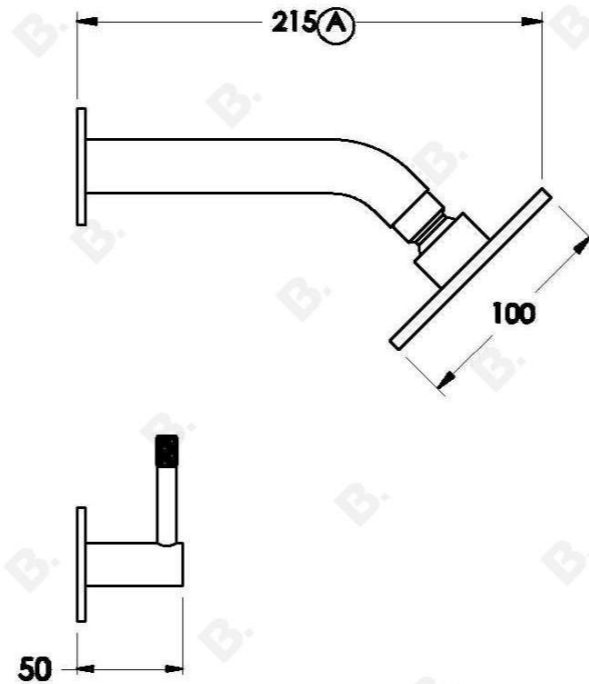

YOKATO SHOWER SET WITH KNURLED LEVERS

1.9310.02.7.XX

PRODUCT DIMENSIONS:

Front view:

Side view:

Top view: