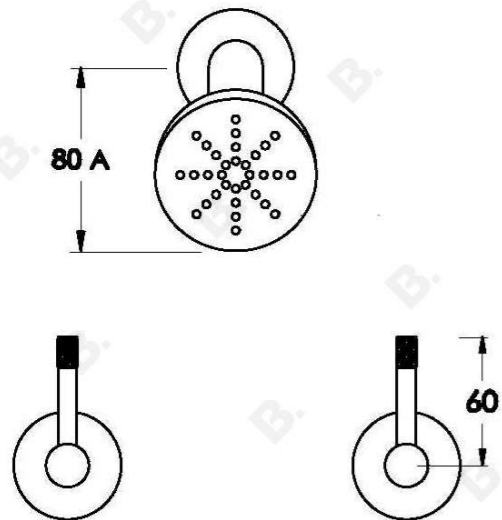

YOKATO SHOWER SET WITH KNURLED LEVERS

1.9310.02.7.XX

PRODUCT DIMENSIONS:

Front view:

Side view:

Top view: