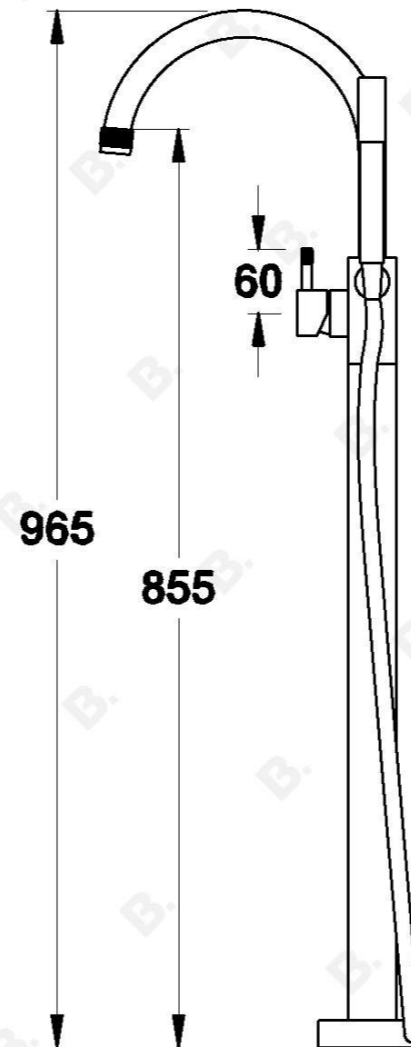

## YOKATO BATH / HANDSHOWER DIVERTER SET WITH KNURLED LEVER

1.9308.08.7.XX

### PRODUCT DIMENSIONS:

Front view:

Side view:

Top view: