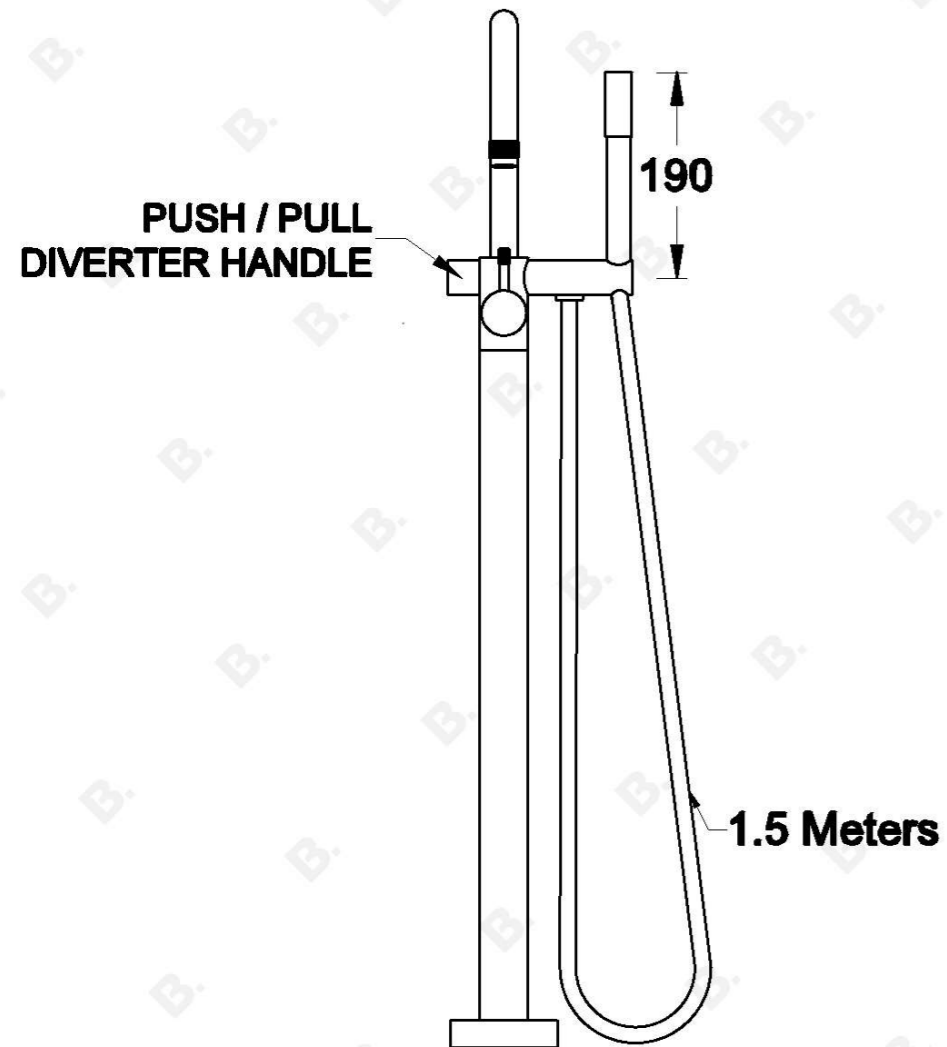

## YOKATO BATH / HANDSHOWER DIVERTER SET WITH KNURLED LEVER

1.9308.08.7.XX

### PRODUCT DIMENSIONS:

Front view:

Side view:

Top view: