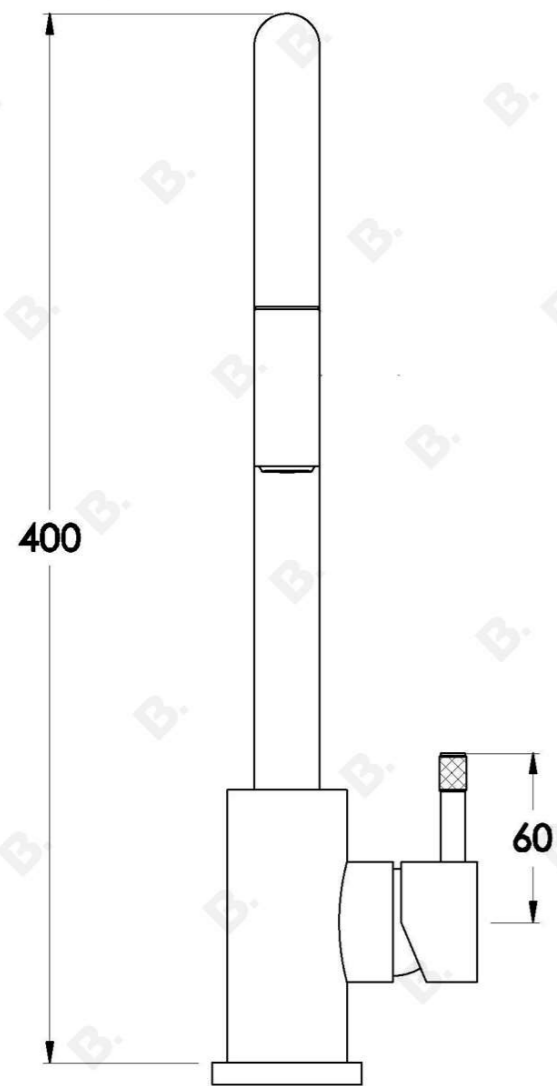

YOKATO KITCHEN MIXER WITH DUAL FUNCTION PULL-OUT SPRAY AND KNURLED LEVER

1.9308.04.7.XX

PRODUCT DIMENSIONS:

Front view:

Side view:

Top view: