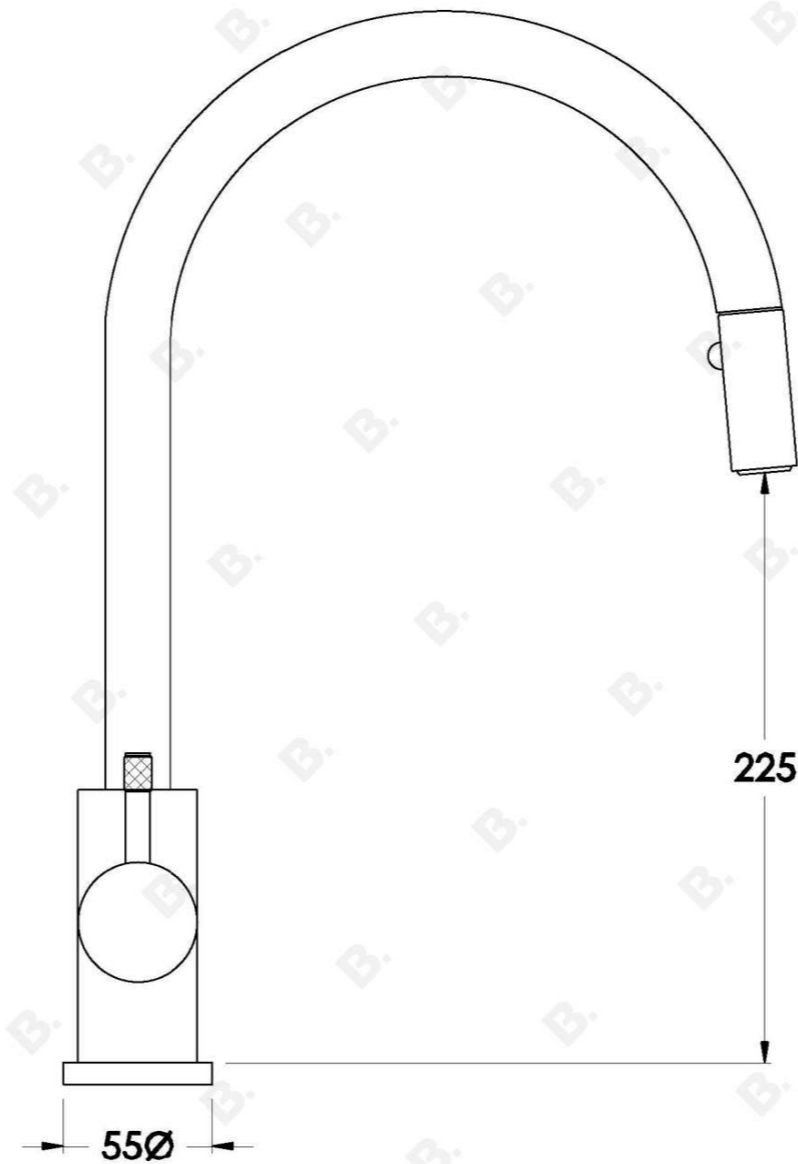

YOKATO KITCHEN MIXER WITH DUAL FUNCTION PULL-OUT SPRAY AND KNURLED LEVER

1.9308.04.7.XX

PRODUCT DIMENSIONS:

Front view:

Side view:

Top view: