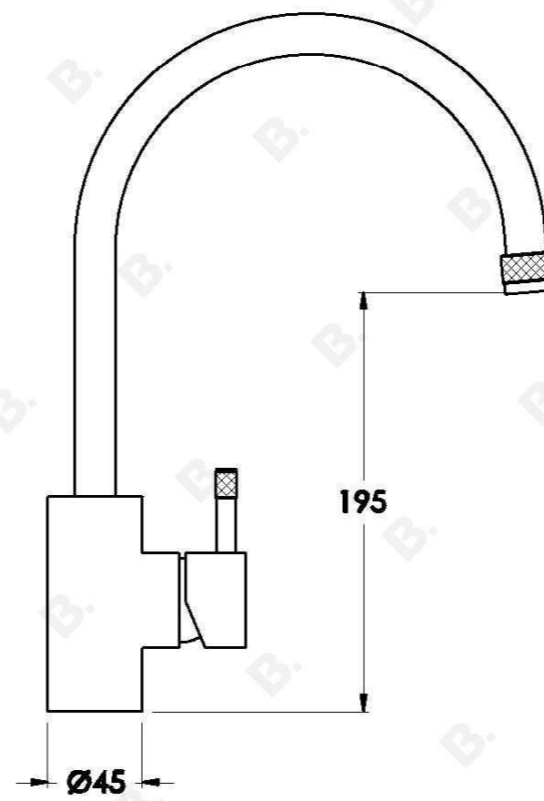

## YOKATO KITCHEN MIXER WITH KNURLED LEVER

1.9308.00.7.XX

### PRODUCT DIMENSIONS:

Front view:

Side view:

Top view: