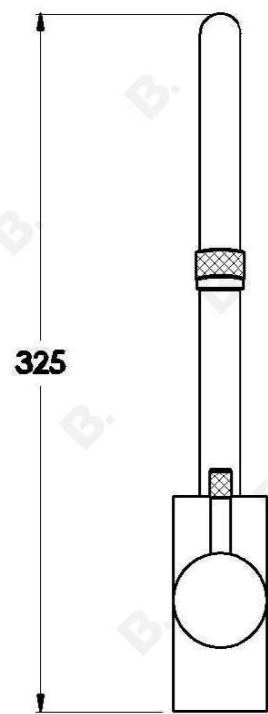

## YOKATO KITCHEN MIXER WITH KNURLED LEVER

1.9308.00.7.XX

### PRODUCT DIMENSIONS:

Front view:

Side view:

Top view: