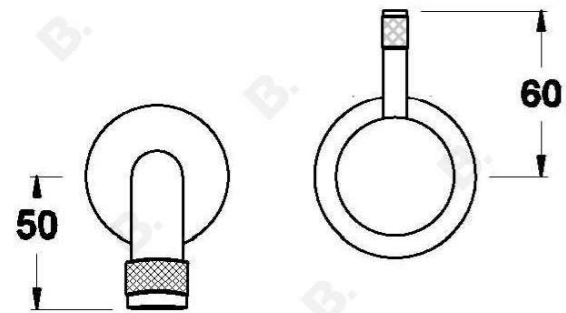

YOKATO WALL MIXER SET WITH KNURLED LEVER

1.9306.14.7.XX

1.9306.24.7.XX - Flow controlled variant

PRODUCT DIMENSIONS:

Front view:

Side view:

Top view: