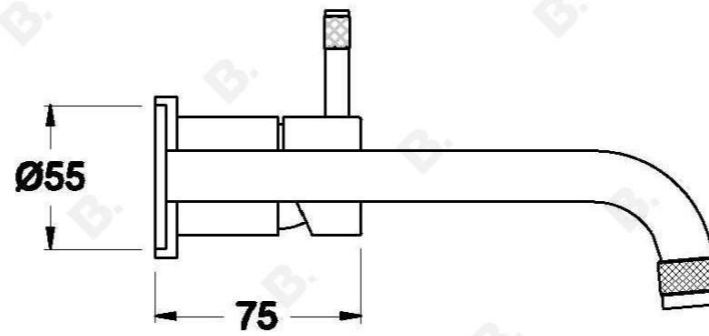

YOKATO WALL MIXER SET WITH KNURLED LEVER

1.9306.14.7.XX

1.9306.24.7.XX - Flow controlled variant

PRODUCT DIMENSIONS:

Front view:

Side view:

Top view: