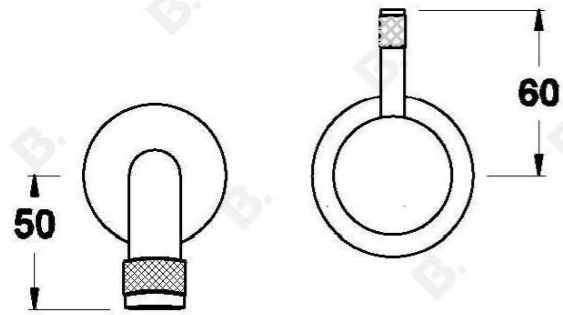

YOKATO WALL MIXER SET WITH KNURLED LEVER

1.9305.14.7.XX

1.9305.24.7.XX - Flow controlled variant

PRODUCT DIMENSIONS:

Front view:

Side view:

Top view: