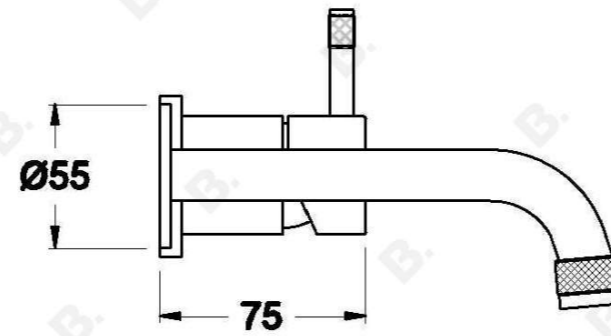

YOKATO WALL MIXER SET WITH KNURLED LEVER

1.9305.14.7.XX

1.9305.24.7.XX - Flow controlled variant

PRODUCT DIMENSIONS:

Front view:

Side view:

Top view: