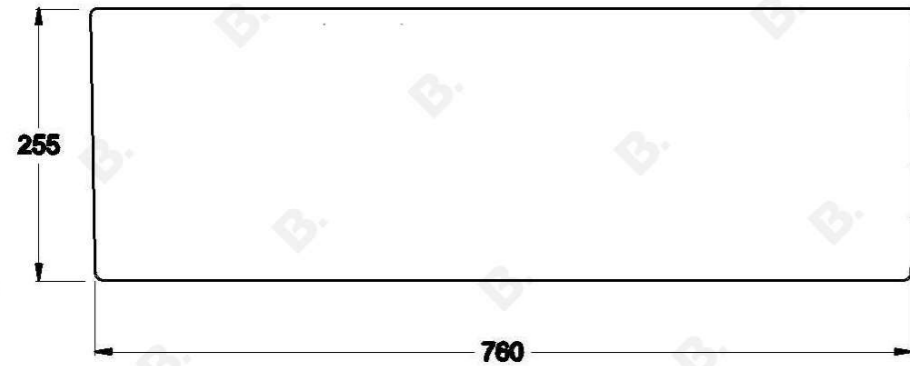

WINSLOW BUTLER SINK MEDIUM

1.8194.01.0.90

PRODUCT DIMENSIONS:

Front view:

Side view:

Top view: