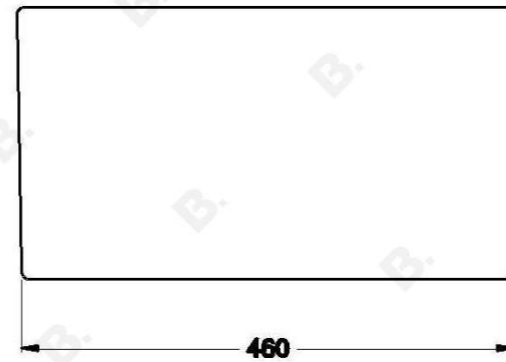

WINSLOW BUTLER SINK MEDIUM

1.8194.01.0.90

PRODUCT DIMENSIONS:

Front view:

Side view:

Top view: